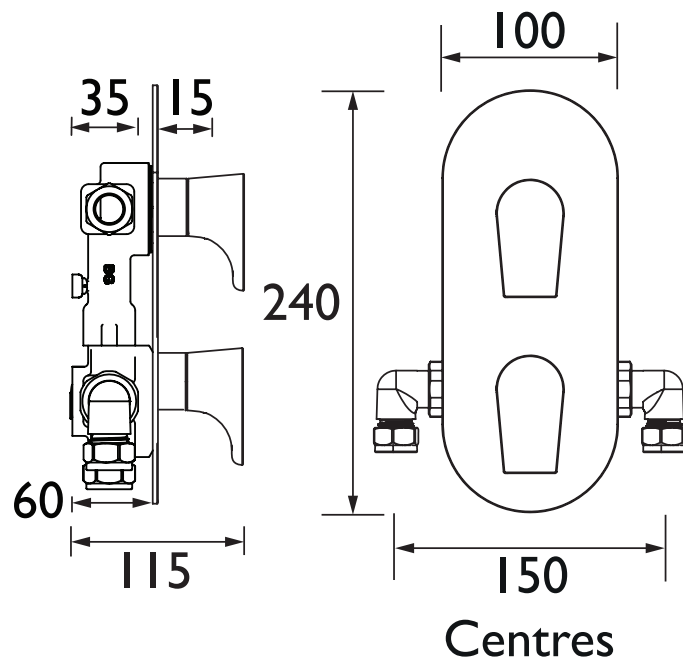

### Features:

- Valve will fit in 35mm cavity space
- Cartridge can be accessed from the front
- Requires rear access to service the filters
- Chrome plated to BS EN 248
- Supplied with wall outlet

### Specification

Style:	Contemporary
Finish/Colour:	Chrome/Champagne Shimmer
Main Construction Material:	Brass
Connection Inlet:	1/2" BSP
Connection Outlet:	1/2"
No of Controls:	2
Shower Type:	Dual Control
Valve/Cartridge Type:	Thermostatic
Plumbing System:	Suitable for All Plumbing Systems
Minimum Dynamic Pressure:	0.2 Bar
Maximum Dynamic Pressure:	5.0 Bar
Maximum Static Pressure: (bar)	10
Maximum Hot Water Supply Temperature °C:	65
Isolation Valve Included:	No
Check Valve Included:	No

### Dimensions (measurements in mm)