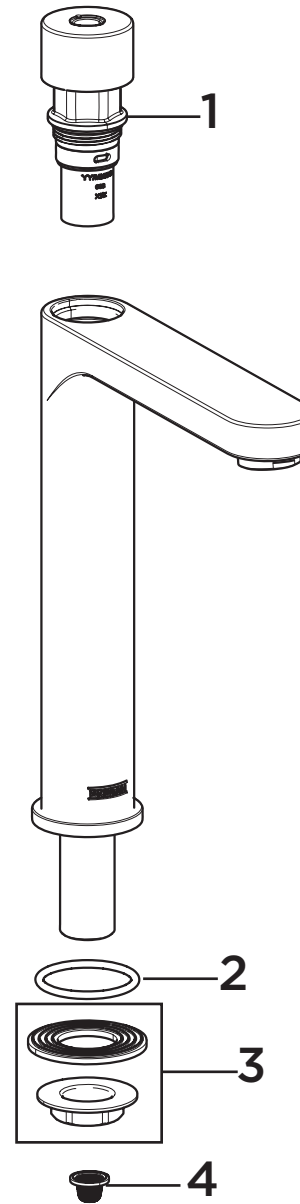

Product Code: Z2 TBV 1/2 C**Revision:** D1

1	Handle and Cartridge
2	Seal
3	Backnut & Washers (Pair)
4	Basket Filter