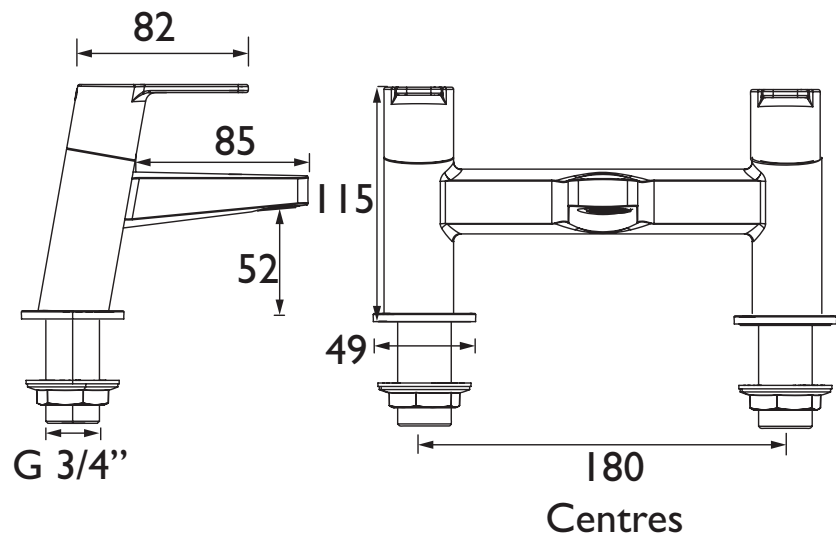

PS2 BF C

PISA Tap Range Pisa 2 Bath Filler Chrome

Features:

- Long life and easy to use 1/4 turn ceramic disc valves
- Metal back nuts for added durability

Product Certifications:

WRAS Certificate No: 2212903
WRAS Expiry Date: 31/12/2027

For more products, visit our website:
<http://www.bristan.com>

Specification

Product Type:	Bathroom Tap
Main Construction Material:	Brass
Mount Type:	Deck
Handle Type:	Lever
Connection Inlet:	G 3/4"
Connection Outlet:	M24 Flow Straightener
Number of Tap Holes:	2
Valve/Cartridge Type:	3/4" Ceramic Disc Valve - 1/4 Turn
Plumbing System Requirements:	Suitable for all plumbing systems, ideally balanced
Minimum Dynamic Pressure (bar):	0.3 bar
Maximum Dynamic Pressure (bar):	5.0 bar
Maximum Hot Water Temperature °C:	65°C
Maximum Static Pressure (bar):	10 bar
Flow Type:	Single
Isolation Included:	No

Dimensions (measurements in mm)

Flow Rates (l/min)

System Pressure (bar)	0.3	0.5	1	2	3	5
PS2 BF C (mixed)	22.8	22.8	24.2	37	45	58

TECHNICAL DATA SHEET

BRISTAN

D4