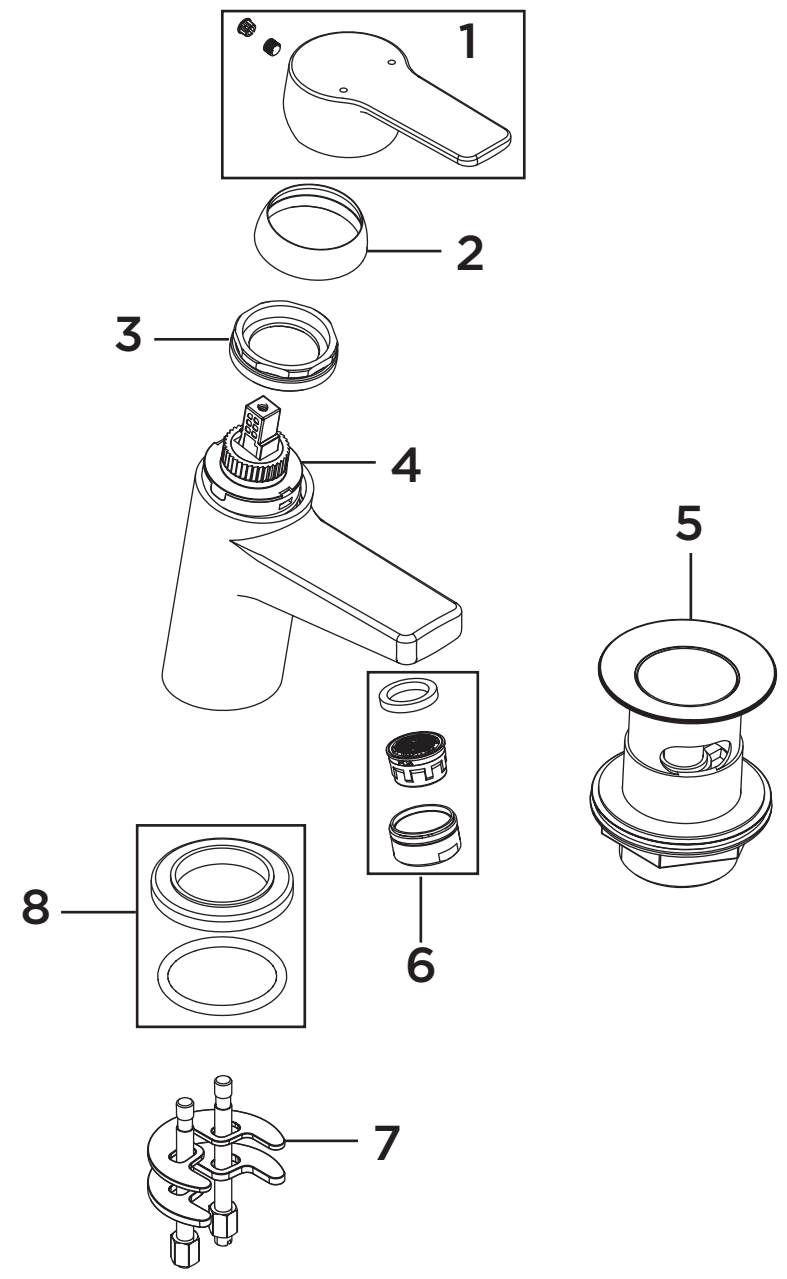

Product Code: PS2 BAS C
Revision: D2

1	Handle Assembly
2	Shroud
3	Cartridge Retaining Nut
4	35mm Stepped Cartridge
5	Slotted Clicker Waste
6	5lpm Aerator
7	Fixing Kit
8	Plinth & Washer
9	1/2" BSP Flexible Tails (Pair)