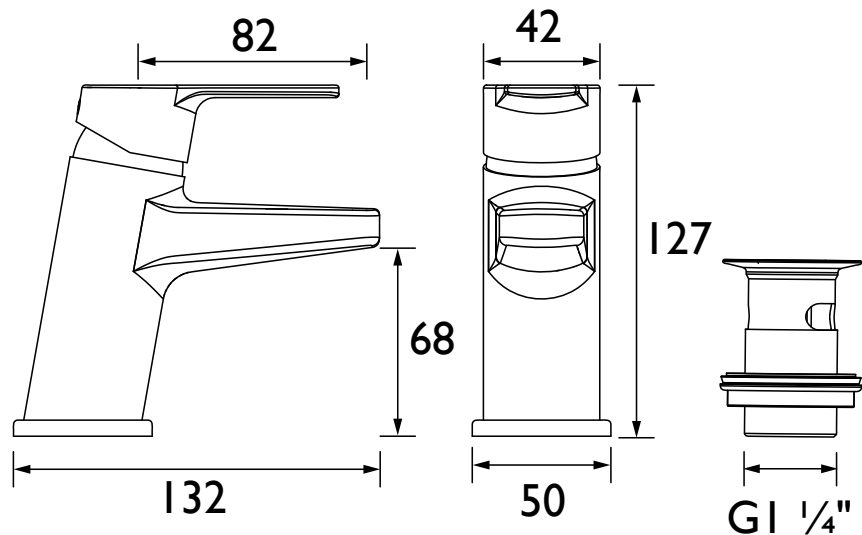

### Specification

Product Type:	Bathroom Taps
Main Construction Material:	Brass
Mount Type:	Deck Mounted
Handle Type:	Lever Handles
Connection Inlet:	1/2" BSP Flexible Tails
Connection Outlet:	M24 5lpm Aerator
Number of Tap Holes:	1
Valve/Cartridge Type:	35mm Single Lever Cartridge
Plumbing System Requirements:	Suitable for all plumbing systems
Minimum Dynamic Pressure (bar):	0.3 bar
Maximum Dynamic Pressure (bar):	5.0 bar
Maximum Hot Water Temperature °C:	65°C
Maximum Static Pressure (bar):	10 bar
Flow Type:	Single Flow
Isolation Included:	No

### Dimensions (measurements in mm)