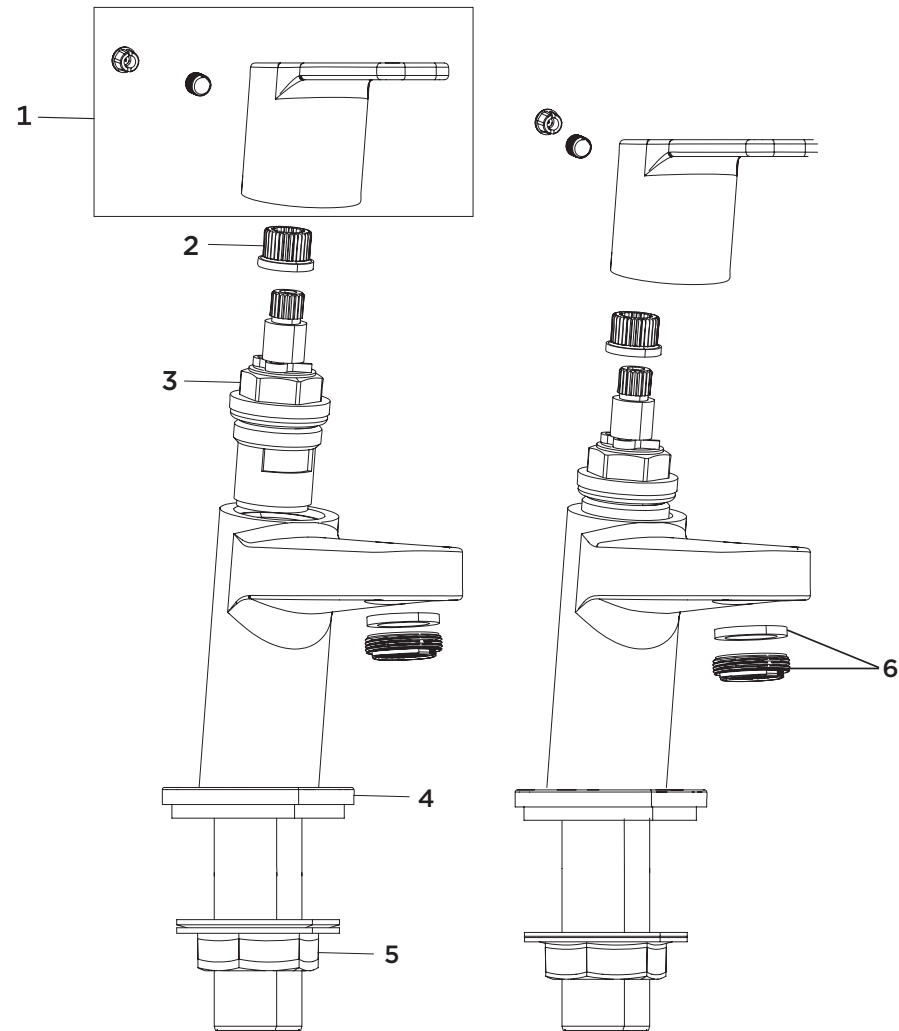

Product Code: PS2 3/4 C

Revision: D1

1	Handle Assembly
2	Spline Adapter
3	Ceramic valves
4	Plinth
5	Backnut & Washer
6	Flow Straightener