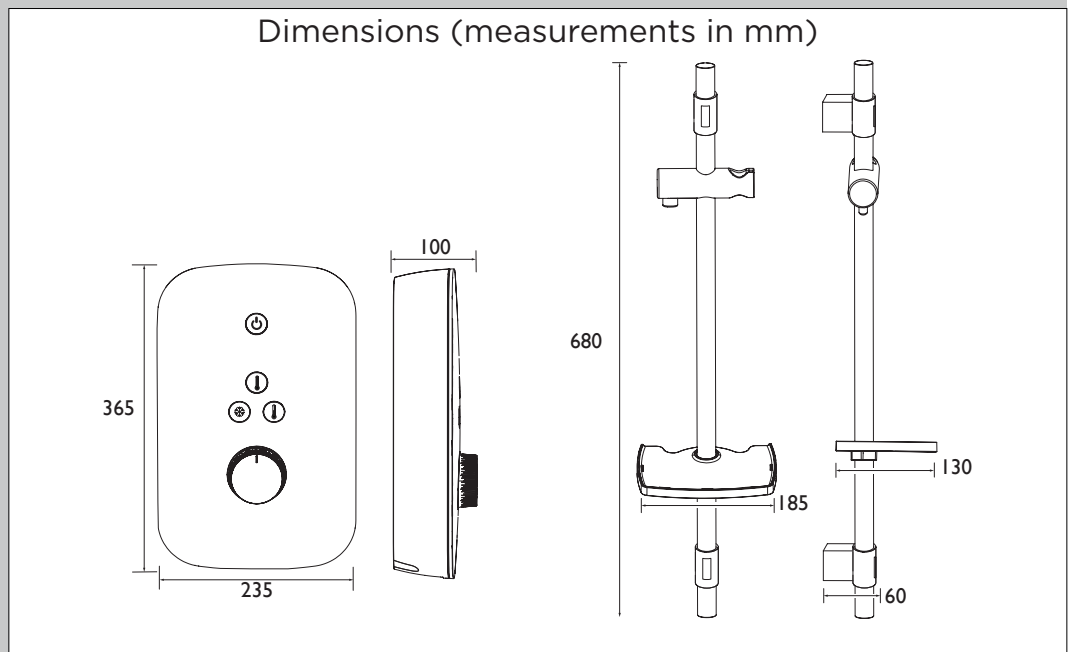

NOC105 BG

NOCTIS Shower Range Noctis 10.5kw Electric Shower Black and Rose Gold

Specification	
Style:	Contemporary
Finish/Colour:	Black and Rose Gold
Main Construction Material:	ABS Plastic
No of Controls:	5
Control Type:	Dial & Push Buttons
Shower Type:	Electric Shower
Shower Head Type:	Multi-Function Handset
Working Pressure Range: (bar)	Min 0.7 Bar, Max 10 Bar
Maximum Static Pressure: (bar)	10
Plumbing System Suitability:	Mains Cold Feed Only
Connection Inlet:	15mm Push-Fit
Connection Outlet:	G 1/2"
Thermostatic:	Thermostatic
Isolation Valve Included:	No
Check Valve Included:	No
Power Rating:	10.5kW (+24% more flow)
Phased Shutdown Feature:	Yes
Energy Rating:	A

Product Certifications:

BEAB EMS Approved
BEAB Safety Approved
CE Approved

Intertek

Also available from the NOCTIS Shower Range is:

Flow Rates (l/min)			
Power	8.5kW	9.5kW	10.5kW
Flow Rate	4.5	5.1	5.6

Quoted as per European Water Label (EWL) scheme conditions:
Output - 42°C, Input - 15°C, Voltage - 240V

TECHNICAL
DATA
SHEET

BRISTAN
TAPS & SHOWERS

D1