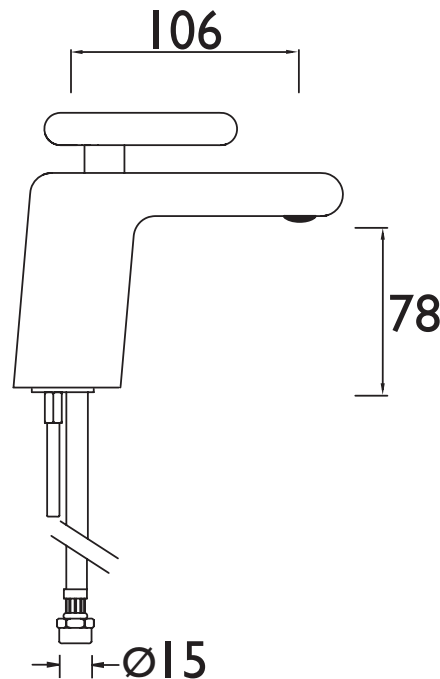

MPIV BAS CS

PIVOT Tap Range Metallix Pivot Basin Mixer Champagne Shimmer

Features:

- Clicker waste
- Metal handle
- 35mm cartridge

Specification

| | |
|-----------------------------------|------------------------------------|
| Style: | Contemporary |
| Product Type: | Bathroom Taps |
| Finish/Colour: | Chrome/Champagne Shimmer |
| Main Construction Material: | Brass |
| Mount Type: | Deck Mounted |
| Handle Type: | Single Lever |
| Connection Inlet: | M10 x 15mm Compression Flexi Tails |
| Connection Outlet: | N/A |
| Number of Tap Holes: | 1 |
| Valve/Cartridge Type: | 35mm Ceramic Cartridge |
| Plumbing System Requirements: | Suitable for all plumbing systems |
| Working Pressure Range: | Min. 0.2 bar, Max. 5.0 bar |
| Maximum Hot Water Temperature: °C | 65 |
| Maximum Dynamic Pressure: (bar) | 5 |
| Maximum Static Pressure: (bar) | 10 |
| Flow Type: | Single |
| Flow Rate: (l/min @ 3 bar) | 20.7 |

Dimensions (measurements in mm)

For more products, visit our website:
<http://www.bristan.com>

Flow Rates (l/min)

| System Pressure (bar) | 0.2 | 0.5 | 1 | 2 | 3 | 5 |
|-----------------------|-----|-----|------|------|------|------|
| MPIV BAS CS | 4.7 | 7.8 | 11.7 | 16.7 | 20.7 | 26.7 |

TECHNICAL
DATA
SHEET

BRISTAN
TAPS & SHOWERS

D1