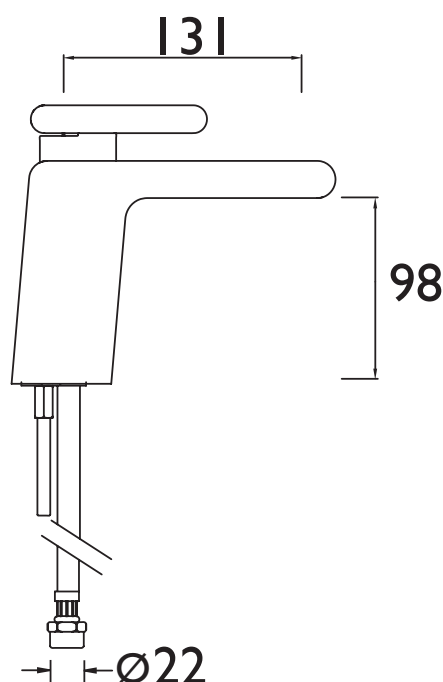

## PIVOT Tap Range Metallix Pivot 1 Hole Bath Filler Silver Sparkle

### Features:

- Brass construction
- 40mm cartridge
- 1 taphole

### Specification

Style:	Contemporary
Product Type:	Bathroom Taps
Finish/Colour:	Chrome/Silver Sparkle
Main Construction Material:	Brass
Mount Type:	Deck
Handle Type:	Lever
Connection Inlet:	M12 x 22mm compression
Connection Outlet:	N/A
Number of Tap Holes:	1
Valve/Cartridge Type:	Manual
Plumbing System Requirements:	All
Working Pressure Range:	Min. 1.0, Max. 5.0
Maximum Hot Water Temperature: °C	65
Maximum Dynamic Pressure: (bar)	5
Maximum Static Pressure: (bar)	10
Flow Type:	Single

### Dimensions (measurements in mm)

For more products, visit our website:  
<http://www.bristan.com>