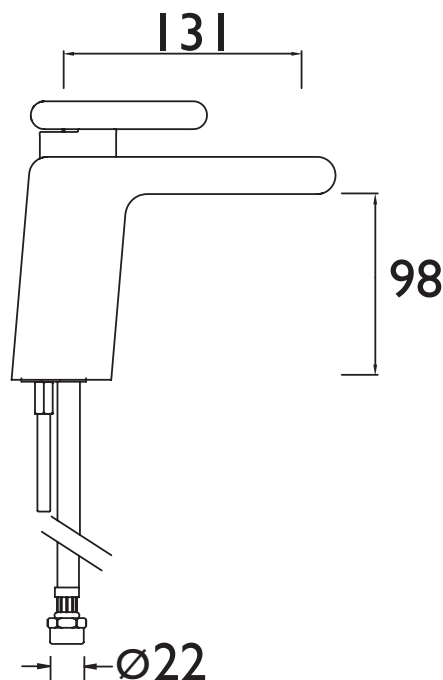

MPIV 1HBF CS

PIVOT Tap Range Metallix Pivot 1 Hole Bath Filler Champagne Shimmer

Features:

- Brass construction
- 40mm cartridge
- 1 taphole

Specification

Style:	Contemporary
Product Type:	Bathroom Taps
Finish/Colour:	Chrome/Champagne Shimmer
Main Construction Material:	Brass
Mount Type:	Deck
Handle Type:	Lever
Connection Inlet:	M12 x 22mm compression
Connection Outlet:	N/A
Number of Tap Holes:	1
Valve/Cartridge Type:	Manual
Plumbing System Requirements:	All
Working Pressure Range:	Min. 1.0, Max. 5.0
Maximum Hot Water Temperature: °C	65
Maximum Dynamic Pressure: (bar)	5
Maximum Static Pressure: (bar)	10
Flow Type:	Single

Dimensions (measurements in mm)

For more products, visit our website:
<http://www.bristan.com>

Flow Rates (l/min)

System Pressure (bar)	1	2	3	5
MPIV 1HBF CS	14.1	19.8	24.7	32.1

TECHNICAL
DATA
SHEET

BRISTAN
TAPS & SHOWERS