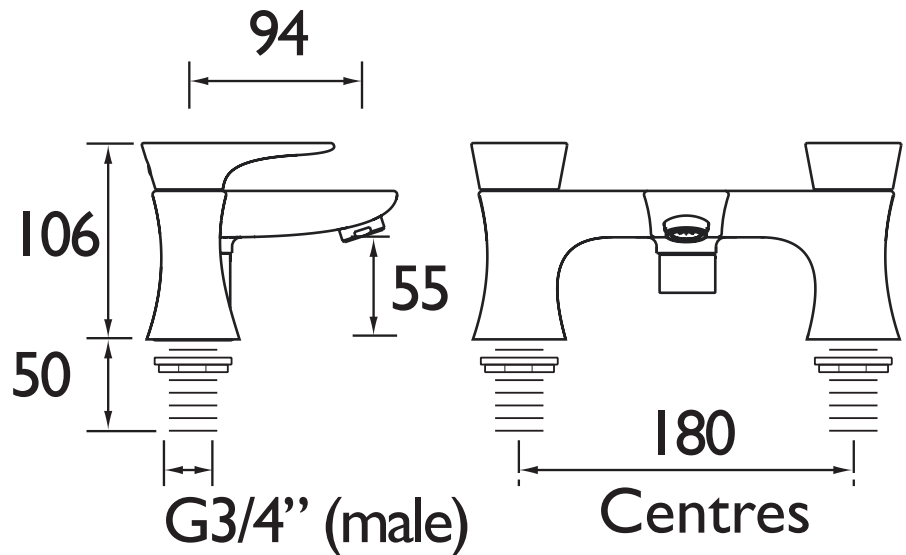

MHOU BF CS

HOURGLASS Tap Range

Metallix Hourglass Bath Filler
Champagne Shimmer

Features:

- Long life and easy to use 1/4 turn ceramic disc valves
- Metal back nuts for added durability
- Chrome plated to BS EN 248

Specification

Style:	Contemporary
Product Type:	Bathroom Taps
Finish/Colour:	Chrome/Champagne Shimmer
Main Construction Material:	Brass
Mount Type:	Deck Mounted
Handle Type:	Paddle
Connection Inlet:	3/4" BSP
Connection Outlet:	Flow Straightener
Number of Tap Holes:	2
Valve/Cartridge Type:	3/4" Ceramic Disc Valves
Plumbing System Requirements:	All
Working Pressure Range:	Min 0.2bar, Max 5.0bar
Maximum Hot Water Temperature: °C	65
Maximum Dynamic Pressure: (bar)	5
Maximum Static Pressure: (bar)	10
Flow Type:	Single

Dimensions (measurements in mm)

For more products, visit our website:
<http://www.bristan.com>

Flow Rates (l/min)

System Pressure (bar)	0.2	0.5	1	2	3	5
MHOU BF CS	12.3	28.4	40.3	57.7	70.7	91.2

TECHNICAL
DATA
SHEET