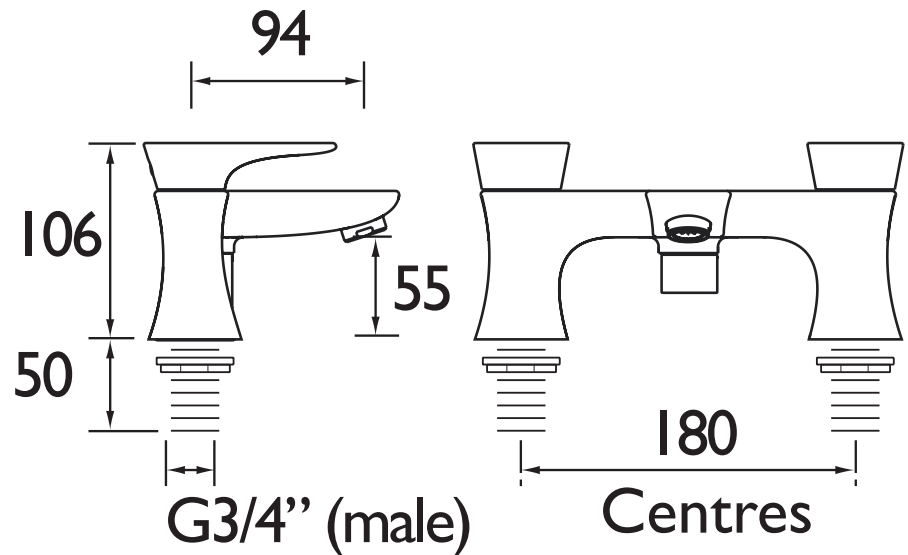

### Specification

Style:	Contemporary
Product Type:	Bathroom Taps
Finish/Colour:	Chrome/Copper Radiance
Main Construction Material:	Brass
Mount Type:	Deck Mounted
Handle Type:	Paddle
Connection Inlet:	3/4" BSP
Connection Outlet:	Flow Straightener
Number of Tap Holes:	2
Valve/Cartridge Type:	3/4" Ceramic Disc Valves
Plumbing System Requirements:	All
Working Pressure Range:	Min 0.2bar, Max 5.0bar
Maximum Hot Water Temperature: °C	65
Maximum Dynamic Pressure: (bar)	5
Maximum Static Pressure: (bar)	10
Flow Type:	Single

### Dimensions (measurements in mm)

For more products, visit our website:  
<http://www.bristan.com>