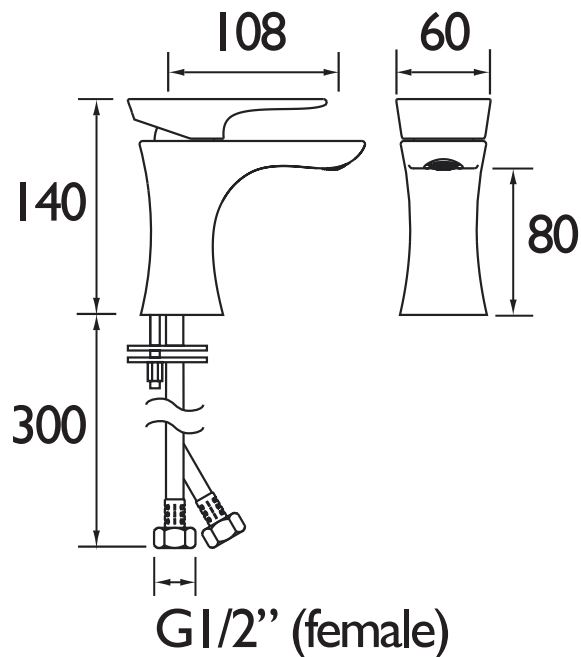

MHOU BAS GG

HOURLGLASS Tap Range Metallix Hourglass Basin Mixer Graphite Glisten

Features:

- Long life ceramic cartridge for added durability and ease of use
- Metal fixing nut for added durability
- Flexible tails included

Specification

Style:	Contemporary
Product Type:	Bathroom Taps
Finish/Colour:	Chrome/Graphite Glisten
Main Construction Material:	Brass
Mount Type:	Deck Mounted
Handle Type:	Single Lever
Connection Inlet:	M10 x 15mm Compression Flexible Tails
Connection Outlet:	M24 Coin-Slot Aerator
Number of Tap Holes:	1
Valve/Cartridge Type:	35mm Ceramic Cartridge
Plumbing System Requirements:	Suitable for all plumbing systems
Working Pressure Range:	Min. 0.2 bar, Max. 5.0 bar
Maximum Hot Water Temperature: °C	65
Maximum Dynamic Pressure: (bar)	5
Maximum Static Pressure: (bar)	10
Flow Type:	Single
Flow Rate: (l/min @ 3 bar)	24.3

Dimensions (measurements in mm)

For more products, visit our website:
<http://www.bristan.com>

Flow Rates (l/min)

System Pressure (bar)	0.2	0.5	1	2	3	5
MHOUBAS GG	6.3	10	14	20	24.3	31.4

TECHNICAL DATA SHEET