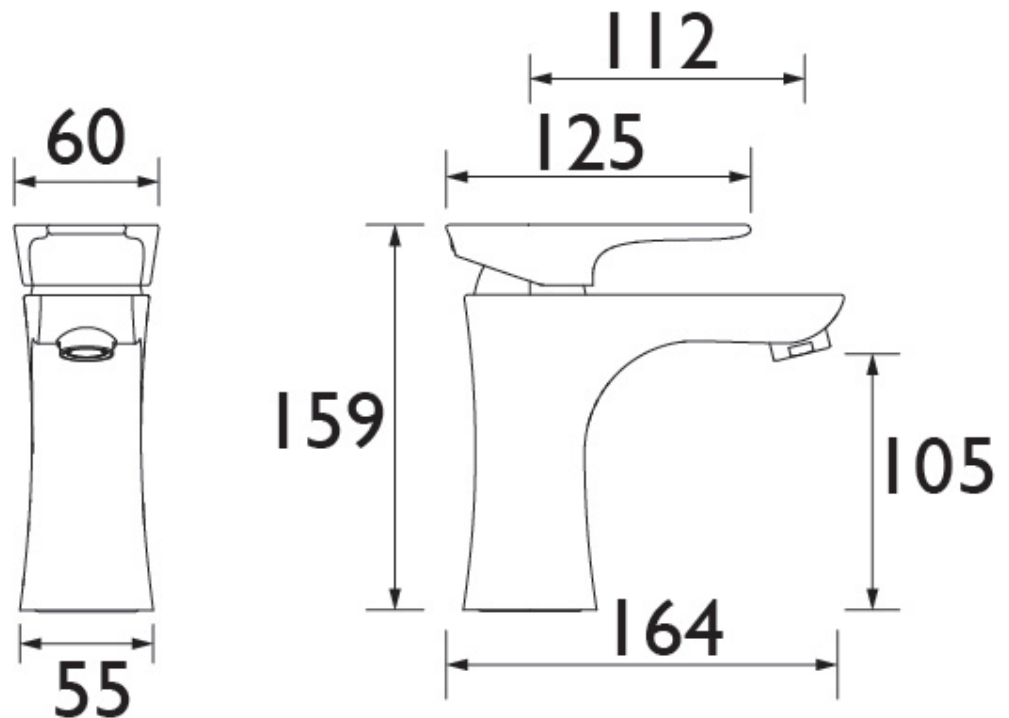

MHOU 1HBF SS

HOURLASS Tap Range Metallix Hourglass 1 Hole Bath Filler Silver Sparkle

Features:

- Long life ceramic cartridge for added durability and ease of use
- Metal fixing nut for added durability
- Minimum working pressure of 1.0 bar

Product Certifications:

For more products, visit our website:
<http://www.bristan.com>

Specification

Product Type:	Bathroom Taps
Main Construction Material:	Brass
Mount Type:	Deck Mounted
Handle Type:	Lever Handles
Connection Inlet:	M12 x 15mm Compression
Connection Outlet:	Flow Straightener
Number of Tap Holes:	1
Valve/Cartridge Type:	40mm Cartridge
Plumbing System Requirements:	Suitable for high pressure systems only
Minimum Dynamic Pressure:	1.0 Bar
Maximum Dynamic Pressure:	5.0 Bar
Maximum Hot Water Temperature: °C	65
Maximum Static Pressure: (bar)	10
Flow Type:	Single Flow
Isolation Included:	No

Dimensions (measurements in mm)

Flow Rates (l/min)

System Pressure (bar)	1	2	3	5
HOU 1HBF C	9.8	14.1	17.4	22.1

TECHNICAL DATA SHEET

BRISTAN

D3