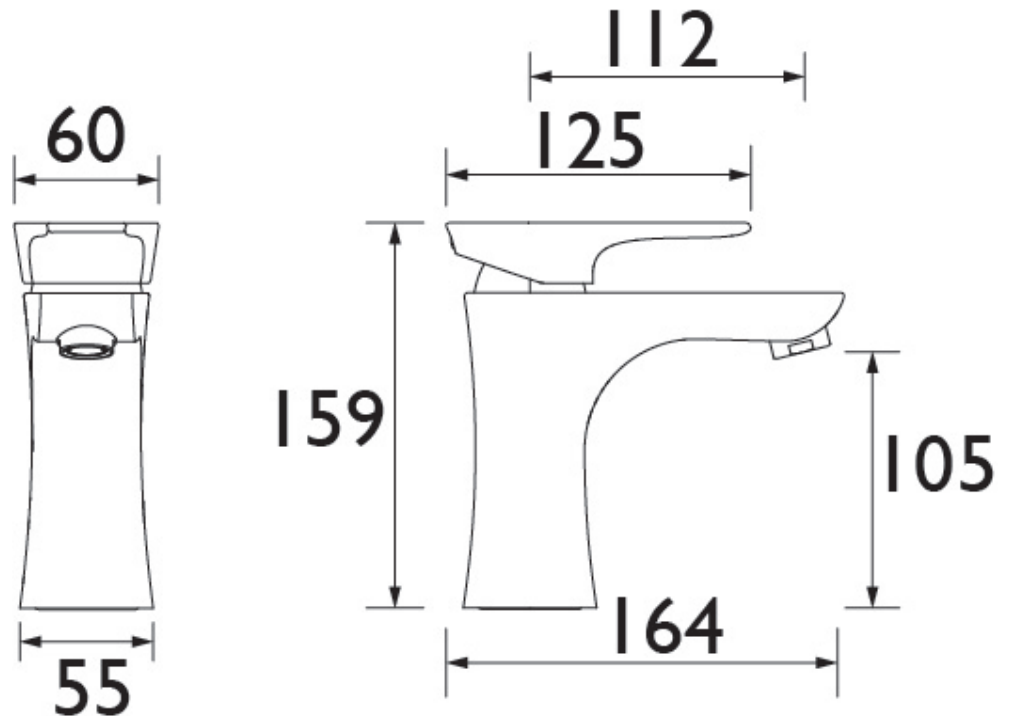

MHOU 1HBF CR

HOURLASS Tap Range Metallix Hourglass 1 Hole Bath Filler Copper Radiance

Features:

- Long life ceramic cartridge for added durability and ease of use
- Metal fixing nut for added durability
- Minimum working pressure of 1.0 bar

Product Certifications:

For more products, visit our website:
<http://www.bristan.com>

Specification

| | |
|--|---|
| Product Type: | Bathroom Taps |
| Main Construction Material: | Brass |
| Mount Type: | Deck Mounted |
| Handle Type: | Lever Handles |
| Connection Inlet: | M12 x 15mm Compression |
| Connection Outlet: | Flow Straightener |
| Number of Tap Holes: | 1 |
| Valve/Cartridge Type: | 40mm Cartridge |
| Plumbing System Requirements: | Suitable for high pressure systems only |
| Minimum Dynamic Pressure: | 1.0 Bar |
| Maximum Dynamic Pressure: | 5.0 Bar |
| Maximum Hot Water Temperature: °C | 65 |
| Maximum Static Pressure: (bar) | 10 |
| Flow Type: | Single Flow |
| Isolation Included: | No |

Dimensions (measurements in mm)

Flow Rates (l/min)

| System Pressure (bar) | 1 | 2 | 3 | 5 |
|-----------------------|-----|------|------|------|
| HOU 1HBF C | 9.8 | 14.1 | 17.4 | 22.1 |

TECHNICAL DATA SHEET