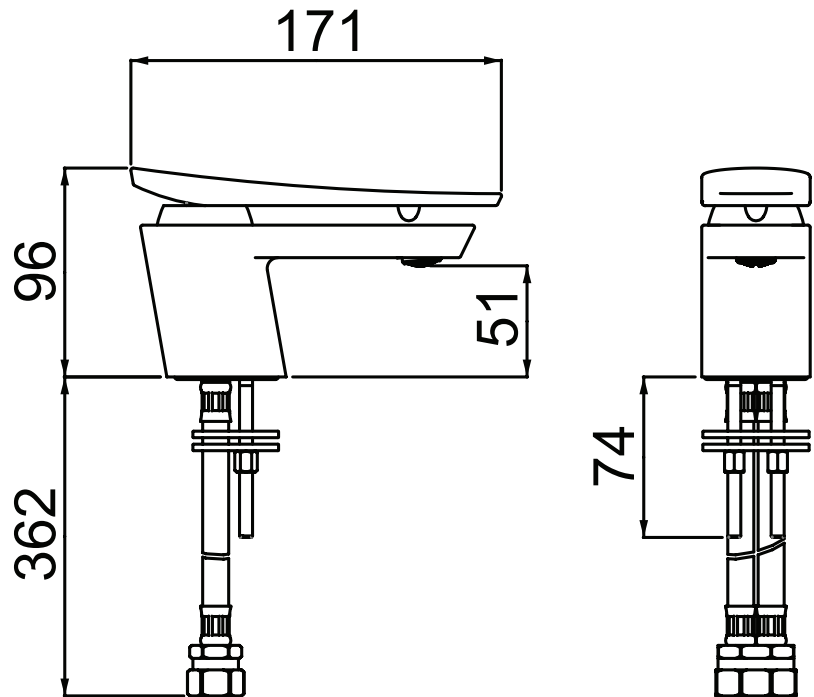

MCLR BASNW CR

CLARET Tap Range Metallix Claret Basin Mixer Copper Radiance

Features:

- Flexi Tails
- Metal Fixing Nut
- Ceramic cartridge

Specification

Style:	Contemporary
Product Type:	Bathroom Taps
Finish/Colour:	Chrome/Copper Radiance
Main Construction Material:	Brass
Mount Type:	Deck Mounted
Handle Type:	Lever
Connection Inlet:	1/2" BSP Female
Connection Outlet:	N/A
Number of Tap Holes:	1
Valve/Cartridge Type:	35mm Ceramic Cartridge
Plumbing System Requirements:	All Plumbing Systems
Working Pressure Range:	Min. 0.2 bar, Max. 5.0 bar
Maximum Hot Water Temperature: °C	65
Maximum Dynamic Pressure: (bar)	5
Maximum Static Pressure: (bar)	10
Flow Type:	Single
Flow Rate: (l/min @ 3 bar)	23.3

Dimensions (measurements in mm)

For more products, visit our website:
<http://www.bristan.com>

Flow Rates (l/min)

System Pressure (bar)	0.2	0.5	1	2	3	5
MCLR BASNW CR	5.6	8.9	12.6	17.8	22.1	28.5

TECHNICAL
DATA
SHEET