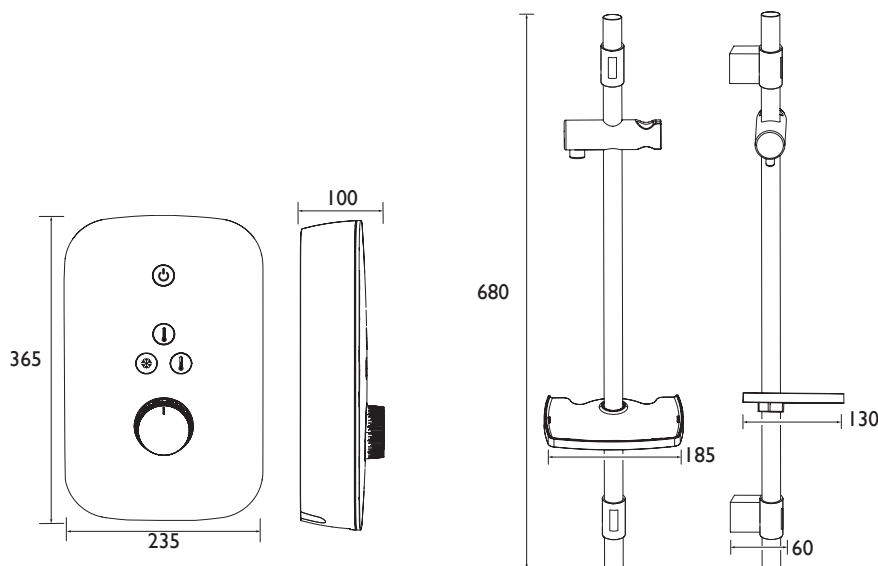

### Specification

Style:	Contemporary
Finish/Colour:	Black and Chrome
Main Construction Material:	ABS Plastic
No of Controls:	5
Control Type:	Dial & Push Buttons
Shower Type:	Electric Shower
Shower Head Type:	Multi-Function Handset
Working Pressure Range: (bar)	Min 0.7 Bar, Max 10 Bar
Maximum Static Pressure: (bar)	10
Plumbing System Suitability:	Mains Cold Feed Only
Connection Inlet:	15mm Push-Fit
Connection Outlet:	G 1/2"
Thermostatic:	Thermostatic
Isolation Valve Included:	No
Check Valve Included:	No
Power Rating:	10.5kW (+24% more flow)
Phased Shutdown Feature:	Yes
Energy Rating:	<b>A</b>

### Dimensions (measurements in mm)