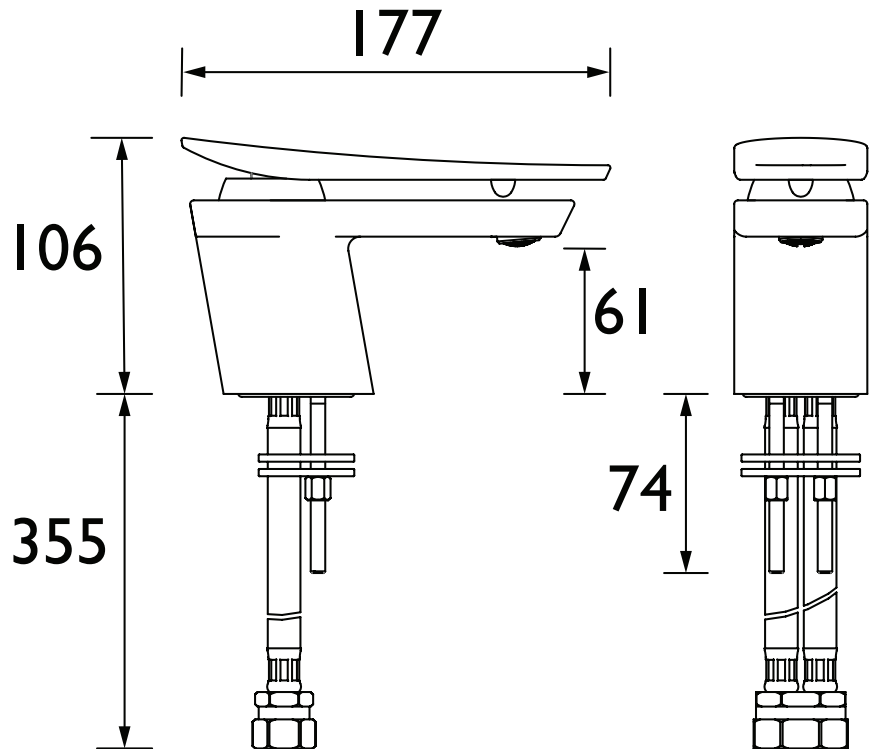

MCLR 1HBF CR

CLARET Tap Range Metallix Claret 1 Hole Bath Filler Copper Radiance

Features:

- Long life ceramic cartridge for added durability and ease of use
- Metal fixing nut for added durability
- Easy to use metal handle
- Minimum working pressure of 1.5 bar

Product Certifications:

For more products, visit our website:
<http://www.bristan.com>

Specification

Product Type:	Bathroom Taps
Main Construction Material:	Brass
Mount Type:	Deck Mounted
Handle Type:	Lever Handle
Connection Inlet:	3/4" BSP
Connection Outlet:	M24 Coin Slot Anti-Splash
Number of Tap Holes:	1
Valve/Cartridge Type:	35mm Single Lever Cartridge
Plumbing System Requirements:	High Pressure Systems Only
Minimum Dynamic Pressure:	1.5 bar
Maximum Dynamic Pressure:	5.0 bar
Maximum Hot Water Temperature: °C	65
Maximum Static Pressure: (bar)	10
Flow Type:	Single Flow
Isolation Included:	No

Dimensions (measurements in mm)

Flow Rates (l/min)

System Pressure (bar)	1.5	2	3	5
MCLR 1HBF CR	16.9	18.8	23	30.4

TECHNICAL
DATA
SHEET

BRISTAN