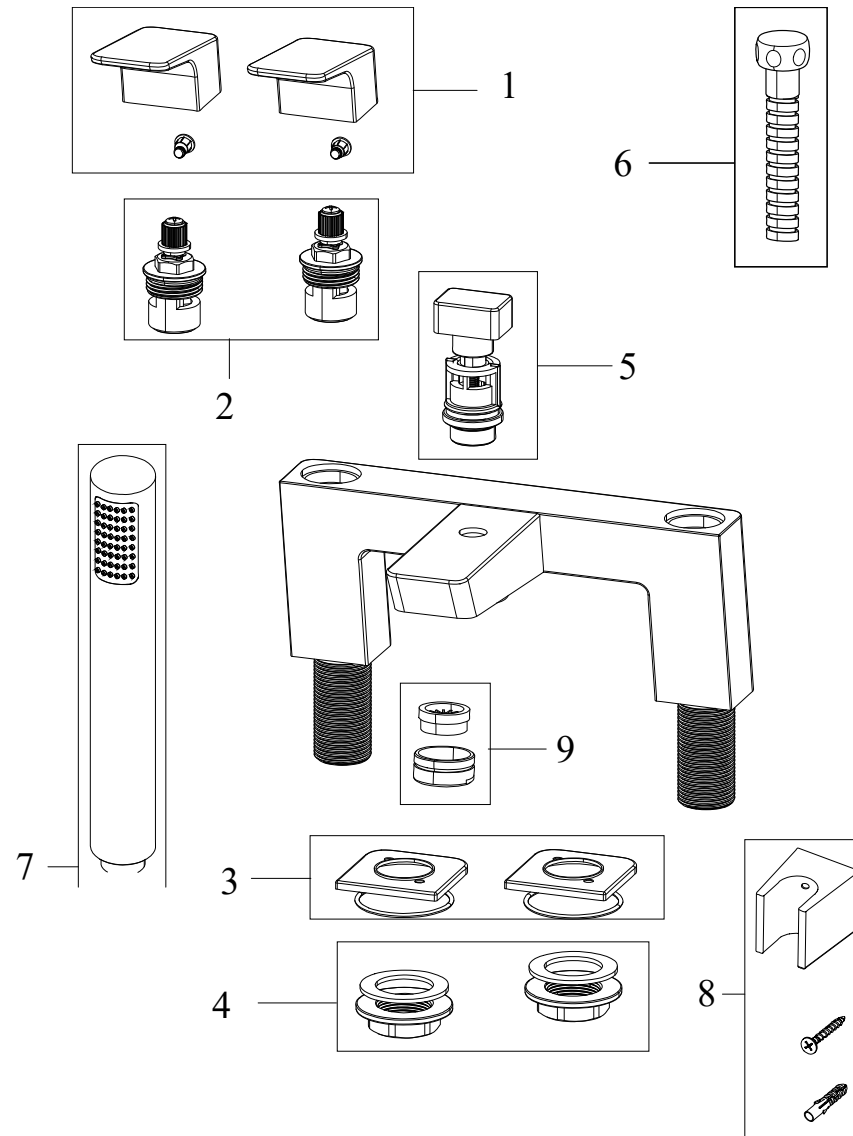

Product Code: VRT BSM C

Revision: D1

1	Handles (Pair), grubscrews and caps
2	Valves (Pair) including spline adapters
3	Plinth (Pair) including sealing 'O' ring
4	3/4" BSP Back Nut and Washer (Pair)
5	Diverter Mechanism (Complete)
6	Shower Hose
7	Shower Head
8	Shower Head Bracket
9	Anti Splash Kit