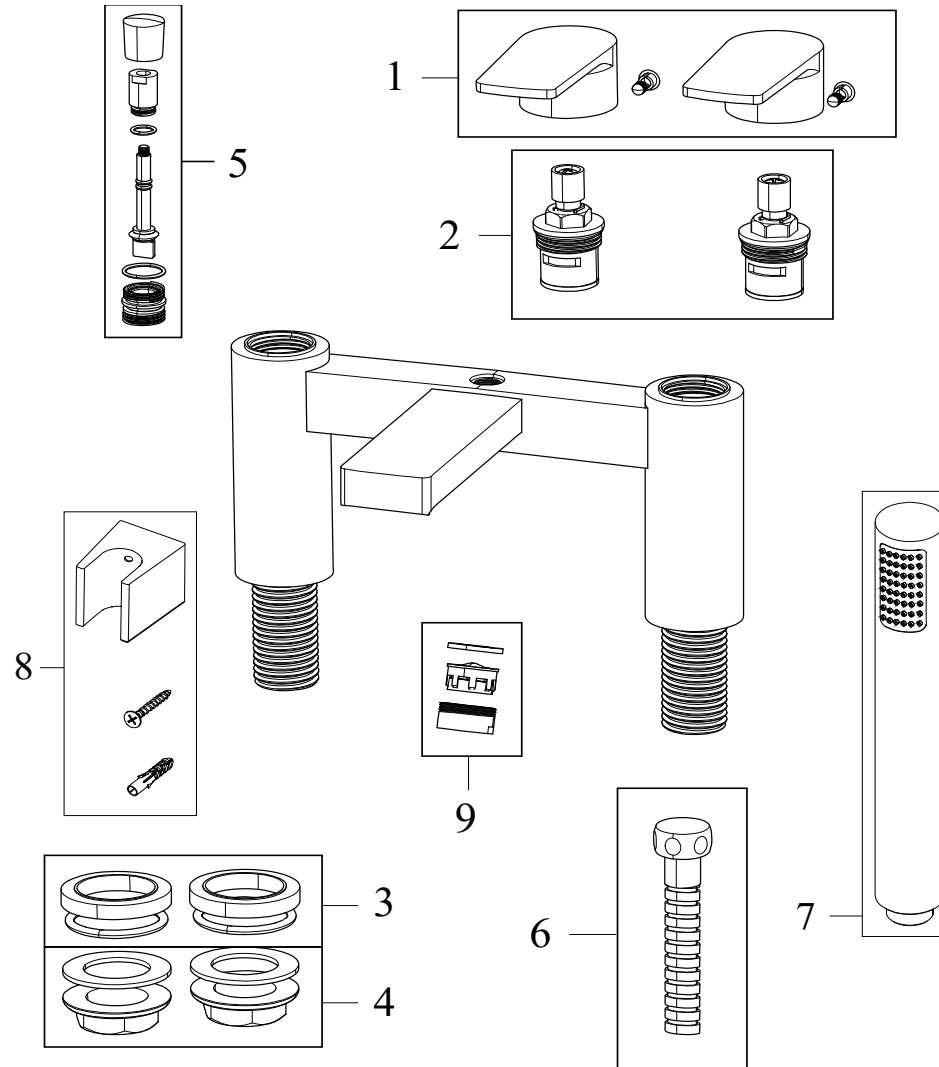

Product Code: SOH BSM C

Revision: D1

1	Handles (Pair), grub screws and caps
2	Valves (Pair) including spline adapters
3	Plinth (Pair) including sealing 'O' ring
4	3/4" BSP Back Nut and Washer (Pair)
5	Diverter Mechanism (Complete)
6	Shower Hose
7	Shower Head
8	Shower Head Bracket
9	Anti Splash Kit