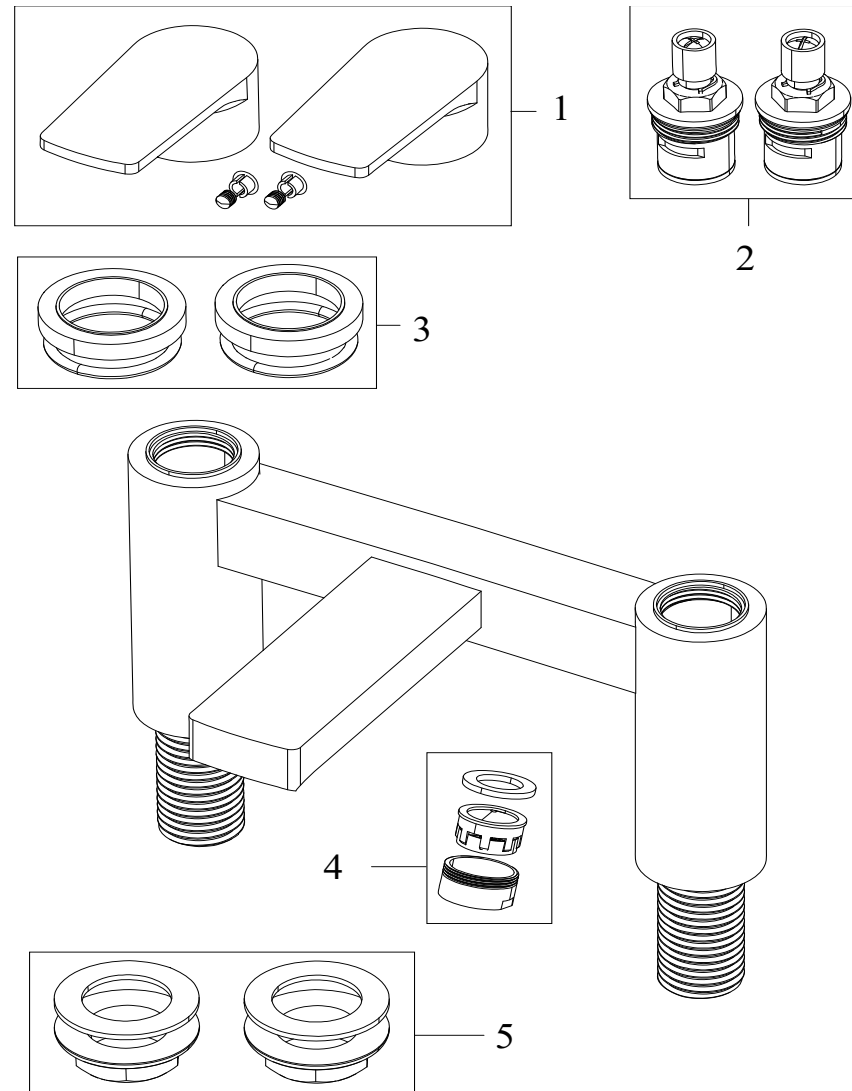

Product Code: SOH BF C

Revision: D1

1	Handles (Pair), grub screws and caps
2	Valves (Pair) including spline adapters
3	Plinth (Pair) including sealing 'O' ring
4	Anti Splash Kit
5	3/4" BSP Back Nut and Washer (Pair)