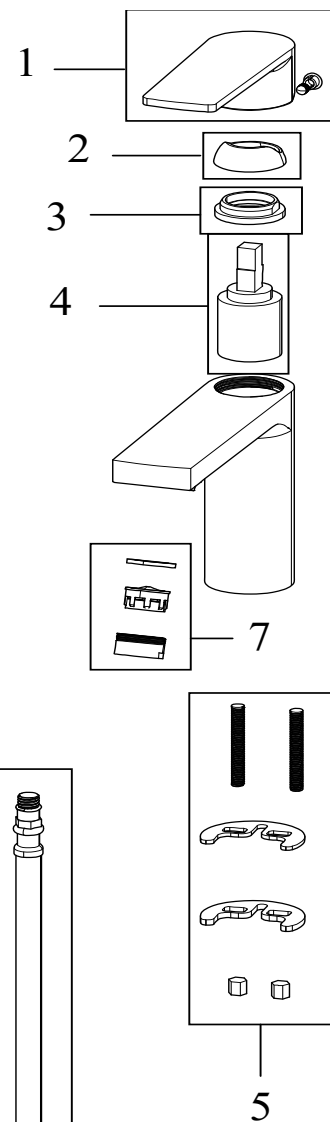

Product Code: SOH BASNW C

Revision: D1

1	Handles, grub screws and caps
2	Shroud
3	Retaining Nut
4	Cartridge
5	C' Clamp Kit
6	Flexible Hoses
7	Anti Splash
8	Plinth