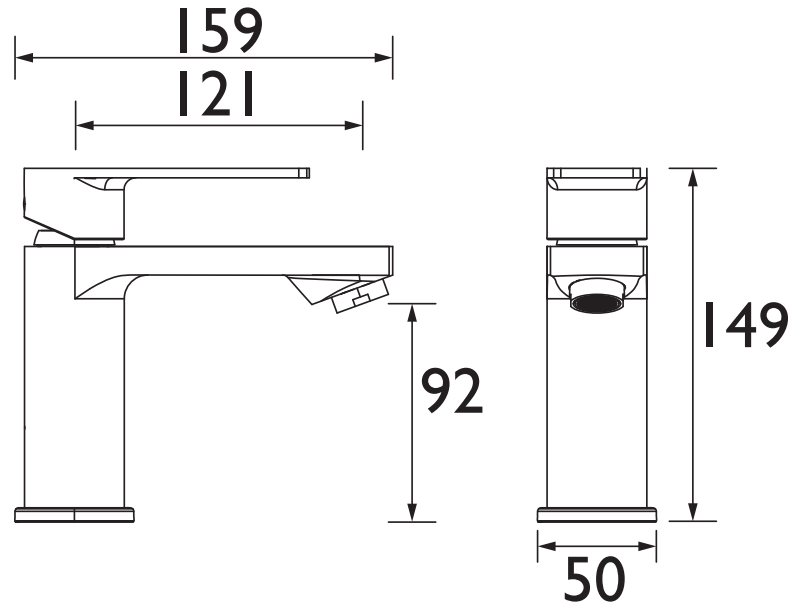

### Specification

Product Type:	Bathroom Taps
Main Construction Material:	Brass
Mount Type:	Deck
Handle Type:	Square
Connection Inlet:	1/2" BSP Flexible Tails
Connection Outlet:	5lpm Flow Limited Aerator
Number of Tap Holes:	1
Valve/Cartridge Type:	35mm Single Lever Cartridge
Plumbing System Requirements:	Suitable for all plumbing systems
Minimum Dynamic Pressure (bar):	0.2 bar
Maximum Dynamic Pressure (bar):	5 bar
Maximum Hot Water Temperature °C:	65°C
Maximum Static Pressure (bar):	10 bar
Flow Type:	Single
Isolation Included:	No

### Dimensions (measurements in mm)