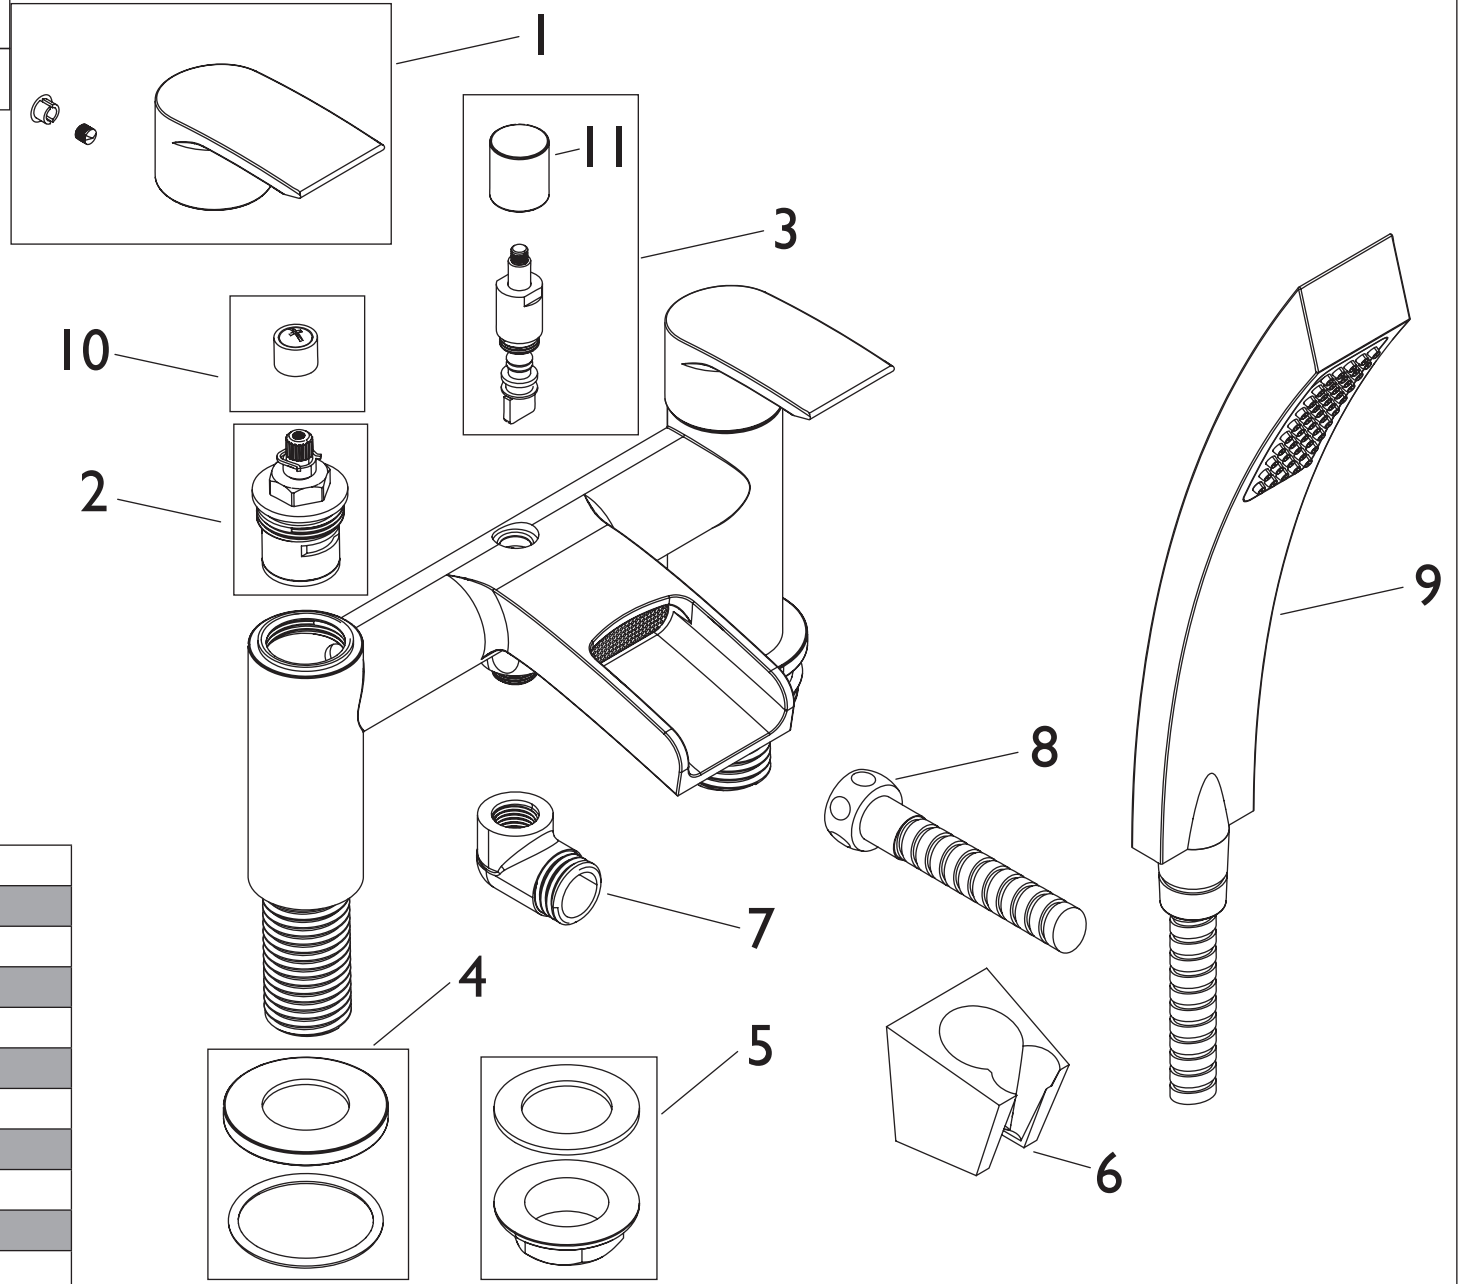

Product Code: GWF BSM C

Revision: D2

1	Handle Assembly
2	Hot & Cold CD Valves
3	Diverter Mechanism
4	Plinth and O Ring
5	Backnut and Washer
6	Wall Bracket
7	Elbow
8	Hose
9	Handset
10	Spline and Screw
11	Diverter Knob Only