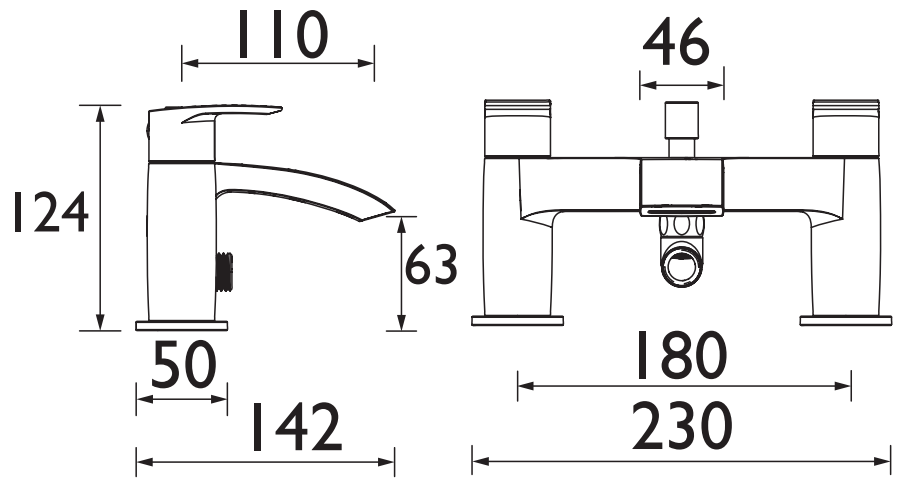

### Specification

<b>Product Type:</b>	Bathroom Taps
<b>Main Construction Material:</b>	Brass
<b>Mount Type:</b>	Deck
<b>Handle Type:</b>	Lever
<b>Connection Inlet:</b>	3/4" BSP Male Connector
<b>Connection Outlet:</b>	Open
<b>Number of Tap Holes:</b>	2
<b>Valve/Cartridge Type:</b>	3/4" Ceramic Disc Valve - 1/4 turn
<b>Plumbing System Requirements:</b>	Suitable for all plumbing systems
<b>Minimum Dynamic Pressure (bar):</b>	0.2 bar
<b>Maximum Dynamic Pressure (bar):</b>	5.0 bar
<b>Maximum Hot Water Temperature °C:</b>	65°C
<b>Maximum Static Pressure (bar):</b>	10 bar
<b>Flow Type:</b>	Single
<b>Isolation Included:</b>	No

### Dimensions (measurements in mm)