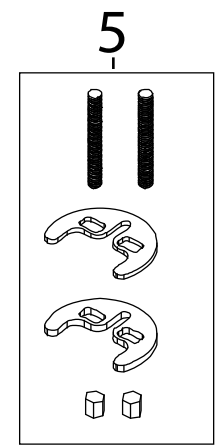

Product Code: GLD BASNW C

Revision: D1

1	Handle, grub screw and cap
2	Shroud
3	Retaining Nut
4	Cartridge
5	C' Clamp Kit
6	Flexible Hoses