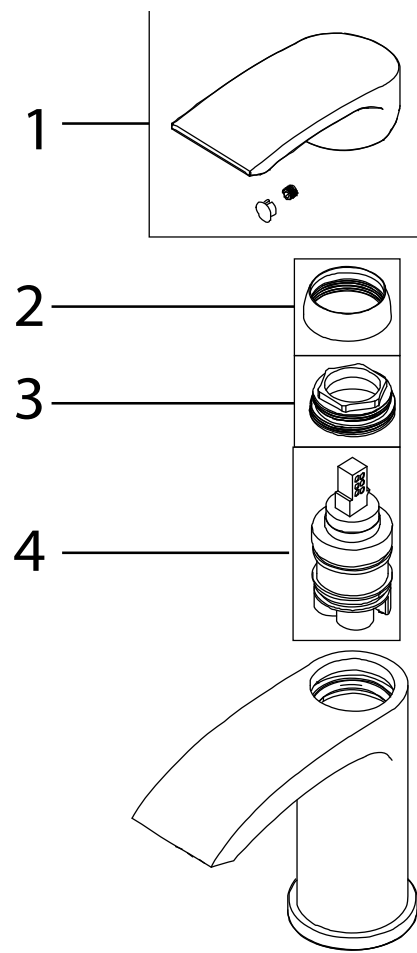

Product Code: GLD BASNW C

Revision: D1

1	Handle, grub screw and cap
2	Shroud
3	Retaining Nut
4	Cartridge
5	C' Clamp Kit
6	Flexible Hoses