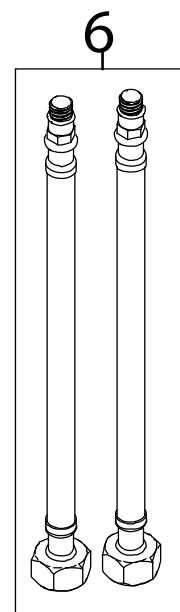

Product Code: GLD BASNW C

Revision: D1

1	Handle, grub screw and cap
2	Shroud
3	Retaining Nut
4	Cartridge
5	C' Clamp Kit
6	Flexible Hoses