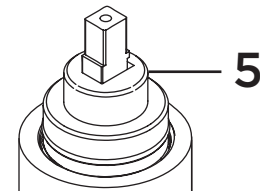

Product Code: SOLO-NM SL

Revision: D2

1	Handle Assembly
2	15mm Copper Tails
3	Shroud
4	Cartridge Retaining Nut
5	Cartridge
6	Grub Screw (Pair)
7	Fixing Kit
8	Aerator
9	Open Outlet
10	Removable Spout
11	Green 2.5lpm Flow Limiter
12	M5 x 5 Grub Screw