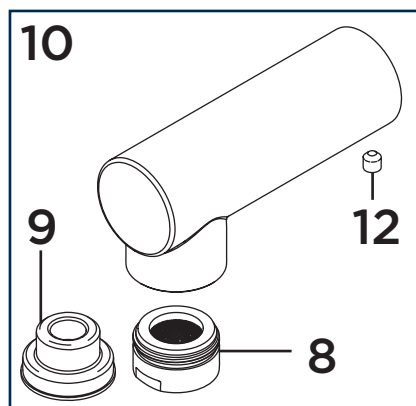

Product Code: SOLO-NM SL

Revision: D2

1	Handle Assembly
2	15mm Copper Tails
3	Shroud
4	Cartridge Retaining Nut
5	Cartridge
6	Grub Screw (Pair)
7	Fixing Kit
8	Aerator
9	Open Outlet
10	Removable Spout
11	Green 2.5lpm Flow Limiter
12	M5 x 5 Grub Screw