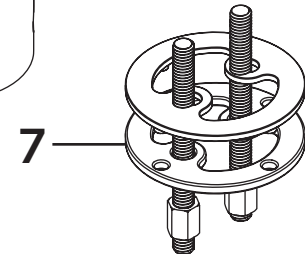

Product Code: SOLO-NM SL

Revision: D2

1	Handle Assembly
2	15mm Copper Tails
3	Shroud
4	Cartridge Retaining Nut
5	Cartridge
6	Grub Screw (Pair)
7	Fixing Kit
8	Aerator
9	Open Outlet
10	Removable Spout
11	Green 2.5lpm Flow Limiter
12	M5 x 5 Grub Screw