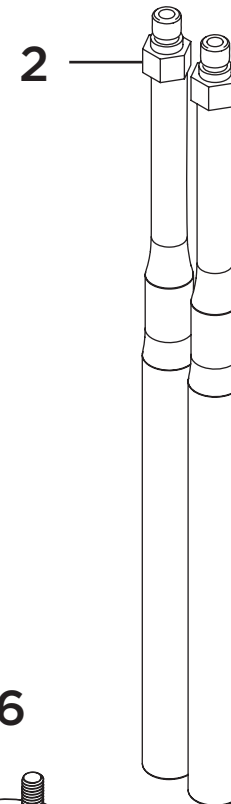

Product Code: SOLO-NM SL

Revision: D2

1	Handle Assembly
2	15mm Copper Tails
3	Shroud
4	Cartridge Retaining Nut
5	Cartridge
6	Grub Screw (Pair)
7	Fixing Kit
8	Aerator
9	Open Outlet
10	Removable Spout
11	Green 2.5lpm Flow Limiter
12	M5 x 5 Grub Screw