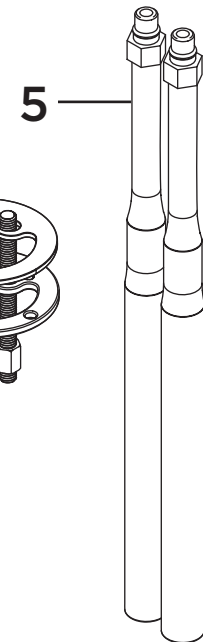

Product Code: SOLO-NMT LL

Revision: D2

1	Handle Assembly
2	Shroud
3	Cartridge Retaining Nut
4	Cartridge
5	15mm Copper Tails
6	Grub Screw (Pair)
7	Fixing Kit
8	Aerator
9	Open Outlet
10	Removable Spout
11	Green 2.5lpm Flow Limiter
12	M5 x 5 Grub Screw