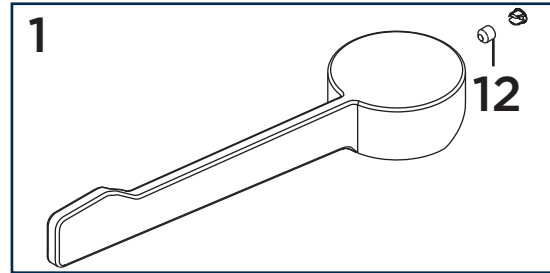

Product Code: SOLO-NMT LL

Revision: D2

1	Handle Assembly
2	Shroud
3	Cartridge Retaining Nut
4	Cartridge
5	15mm Copper Tails
6	Grub Screw (Pair)
7	Fixing Kit
8	Aerator
9	Open Outlet
10	Removable Spout
11	Green 2.5lpm Flow Limiter
12	M5 x 5 Grub Screw