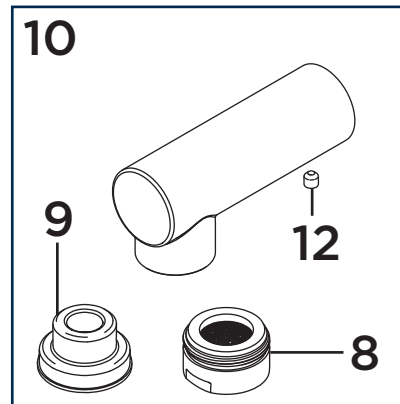

Product Code: SOLO-NMT LL

Revision: D2

1	Handle Assembly
2	Shroud
3	Cartridge Retaining Nut
4	Cartridge
5	15mm Copper Tails
6	Grub Screw (Pair)
7	Fixing Kit
8	Aerator
9	Open Outlet
10	Removable Spout
11	Green 2.5lpm Flow Limiter
12	M5 x 5 Grub Screw