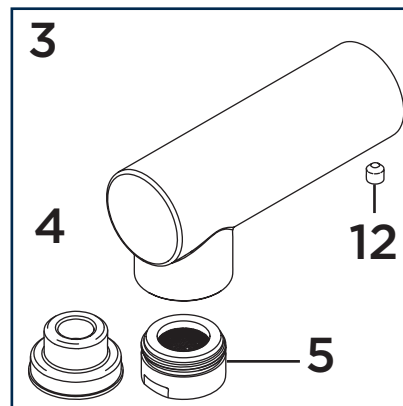

Product Code: SOLO-NM LL

Revision: D2

1	Handle Assembly
2	Green 2.5lpm Flow Limiter
3	Removable Spout
4	Open Outlet
5	Aerator
6	Fixing Kit
7	Grub Screw (Pair)
8	Cartridge
9	Cartridge Retaining Nut
10	Shroud
11	15mm Copper Tails
12	M5 x 5 Grub Screw