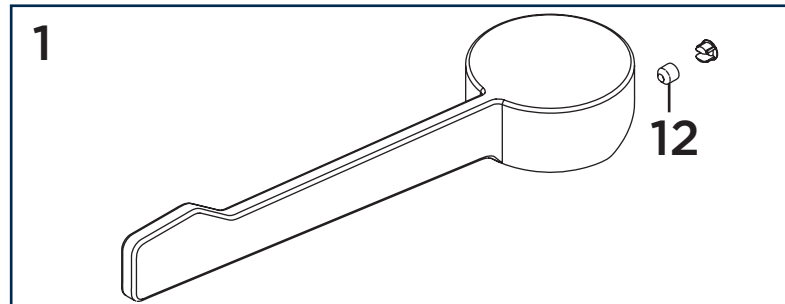

Product Code: SOLO-NM LL

Revision: D2

1	Handle Assembly
2	Green 2.5lpm Flow Limiter
3	Removable Spout
4	Open Outlet
5	Aerator
6	Fixing Kit
7	Grub Screw (Pair)
8	Cartridge
9	Cartridge Retaining Nut
10	Shroud
11	15mm Copper Tails
12	M5 x 5 Grub Screw