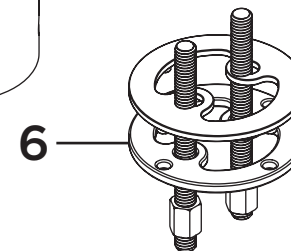

Product Code: SOLO-NM LL

Revision: D2

1	Handle Assembly
2	Green 2.5lpm Flow Limiter
3	Removable Spout
4	Open Outlet
5	Aerator
6	Fixing Kit
7	Grub Screw (Pair)
8	Cartridge
9	Cartridge Retaining Nut
10	Shroud
11	15mm Copper Tails
12	M5 x 5 Grub Screw