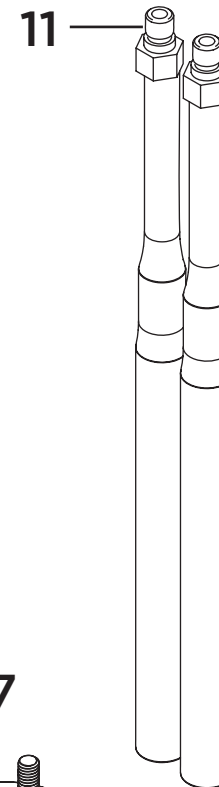

Product Code: SOLO-NM LL

Revision: D2

1	Handle Assembly
2	Green 2.5lpm Flow Limiter
3	Removable Spout
4	Open Outlet
5	Aerator
6	Fixing Kit
7	Grub Screw (Pair)
8	Cartridge
9	Cartridge Retaining Nut
10	Shroud
11	15mm Copper Tails
12	M5 x 5 Grub Screw