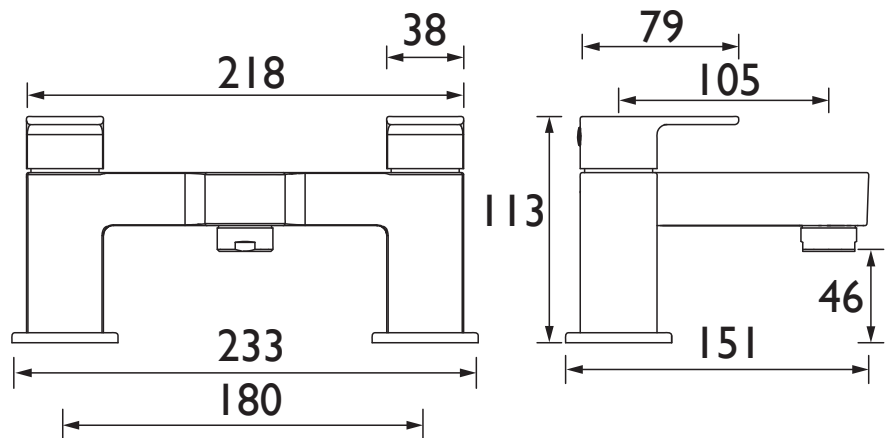

Product Certifications:

WRAS Certificate No: 2004910
WRAS Expiry Date: 30/04/2025

For more products, visit our website:
<http://www.bristan.com>

Specification

| | |
|-----------------------------------|-----------------------------------|
| Product Type: | Bathroom Tap |
| Main Construction Material: | Brass |
| Mount Type: | Deck |
| Handle Type: | Lever Handle |
| Connection Inlet: | 3/4" BSP |
| Connection Outlet: | M28 Flow Straightener |
| Number of Tap Holes: | 2 |
| Valve/Cartridge Type: | 3/4" Ceramic Disc Valve |
| Plumbing System Requirements: | Suitable for all plumbing systems |
| Minimum Dynamic Pressure (bar): | 0.2 bar |
| Maximum Dynamic Pressure (bar): | 5 bar |
| Maximum Hot Water Temperature °C: | 65°C |
| Maximum Static Pressure (bar): | 10 bar |
| Flow Type: | Single |
| Isolation Included: | No |

Dimensions (measurements in mm)

Flow Rates (l/min)

| System Pressure (bar) | 0.2 | 0.5 | 1 | 2 | 3 | 5 |
|-----------------------|------|------|----|------|-------|-------|
| FRZ BF C (mixed) | 30.9 | 48.8 | 69 | 97.6 | 119.5 | 154.3 |