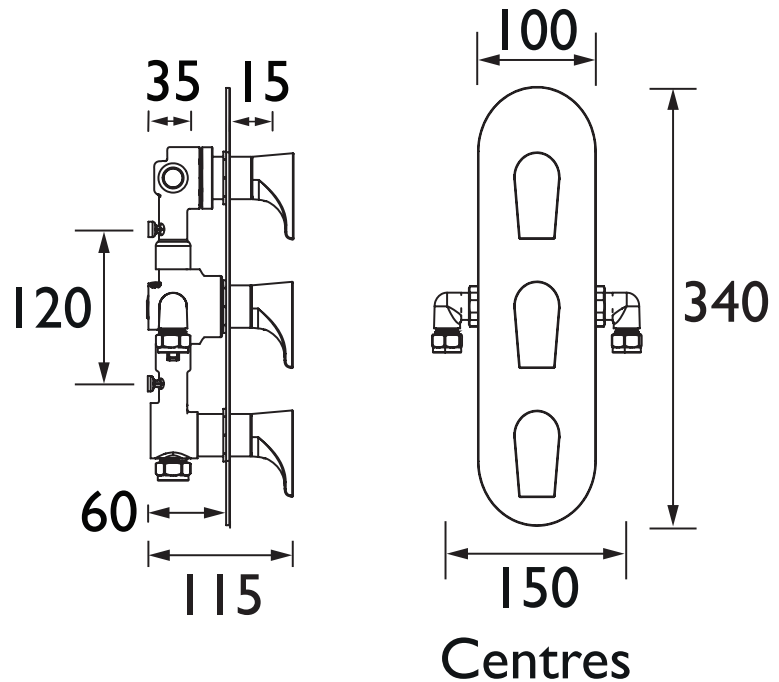

HOU SHC3STP C

HOURGLASS Shower Range Hourglass Recessed Dual Control Shower Valve with Twin Stopcocks

Features:

- This shower valve has been designed to fit in any UK wall cavity and therefore only needs a 35mm deep cavity space
- Fitting depth including plasterboard and tiles is 60mm - 75mm
- Cartridge can be accessed from the front
- Supplied with wall outlet

Product Certifications:

WRAS Cert. Number: 2007908
WRAS Expiry Date: 31/08/2025

For more products, visit our website:
<http://www.bristan.com>

Specification

Finish/Colour:	Chrome
Main Construction Material:	Brass
No of Controls:	3
Shower Type:	Recessed Dual Control
Shower Head Type:	None
Valve/Cartridge Type:	Thermostatic & 3/4" Ceramic Disc Valve
Minimum Dynamic Pressure:	0.2 bar
Maximum Dynamic Pressure:	5.0 bar
Maximum Static Pressure: (bar)	10
Maximum Hot Water Supply Temperature °C:	65
Pre-set Outlet Temperature °C:	42
Plumbing System Suitability:	Suitable for all plumbing systems
Connection Inlet:	15mm Compression
Connection Outlet:	15mm Compression
Isolation Valve Included:	No
Check Valve Included:	Yes

Dimensions (measurements in mm)

Flow Rates (l/min)

System Pressure (bar)	0.2	0.5	1	2	3	5
Outlet 1	7.7	14.2	20.7	29.3	35.9	46.3
Outlet 2	7.3	14	20.8	29.4	36	46.5

TECHNICAL DATA SHEET

BRISTAN

D5