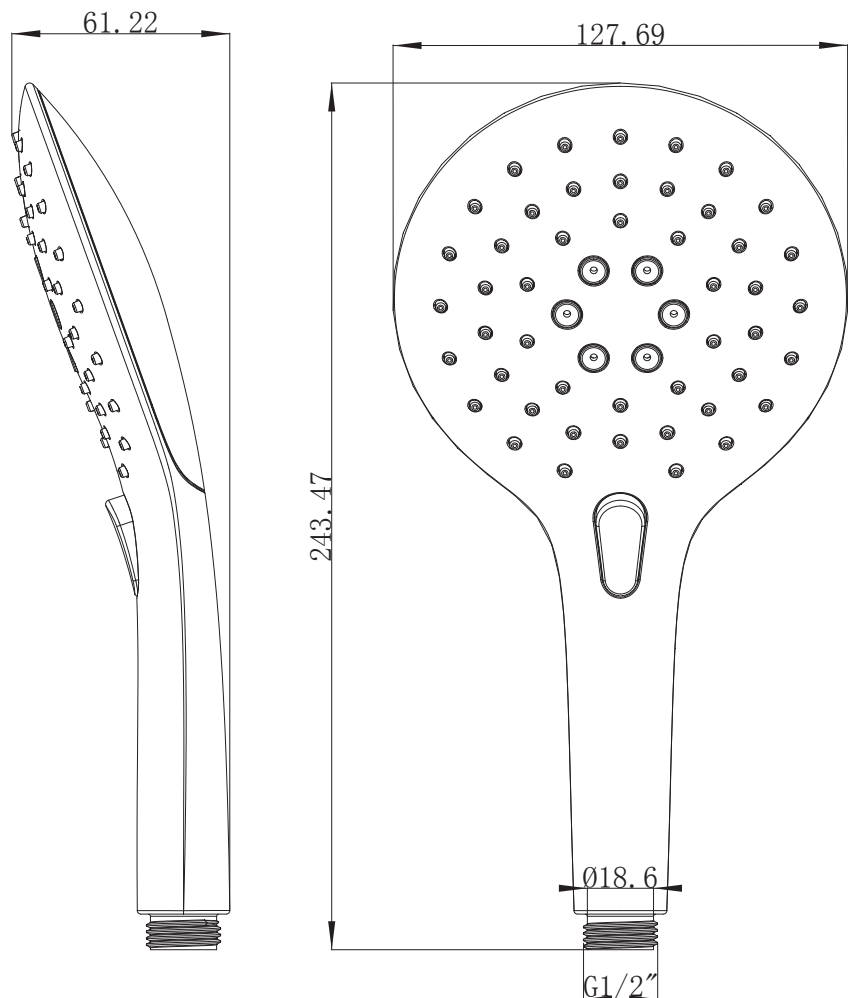

HAND22 C

Accessories Large round 3 function push button handset

Main Construction Material:	ABS Plastic
Connection Inlet:	G 1/2"
Contemporary or Traditional:	Contemporary
Finish Colour:	Chrome
Maximum Static Pressure: (bar)	10
Rub Clean Handset:	Yes
Working Pressure Range (bar):	0.1-5.0

Features:

- Multi function, rub clean, anti-limescale handset
- Chrome plated to BS EN 248

Product Certifications:

For more Shower Accessories, please visit our website:

Dimensions (measurements in mm)

Flow Rates (l/min)

System Pressure (bar)	0.1	0.2	0.5	1	2	3	5
HAND22 C	1.92	2.71	4.29	6.06	8.57	10.5	13.56

TECHNICAL DATA SHEET

BRISTAN

TAPS & SHOWERS

D3