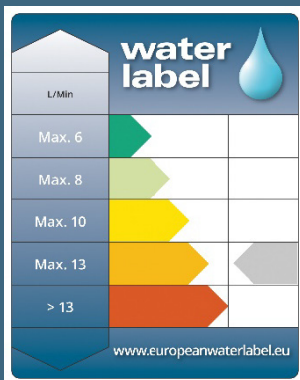

HAND22 C

Accessories Large round 3 function push button handset

Main Construction Material:	ABS Plastic
Connection Inlet:	G 1/2"
Contemporary or Traditional:	Contemporary
Finish Colour:	Chrome
Maximum Static Pressure: (bar)	10
Rub Clean Handset:	Yes
Working Pressure Range (bar):	0.1-5.0

Features:

- Multi function, rub clean, anti-limescale handset
- Chrome plated to BS EN 248

Product Certifications:

For more Shower Accessories, please visit our website:

Dimensions (measurements in mm)

Flow Rates (l/min)