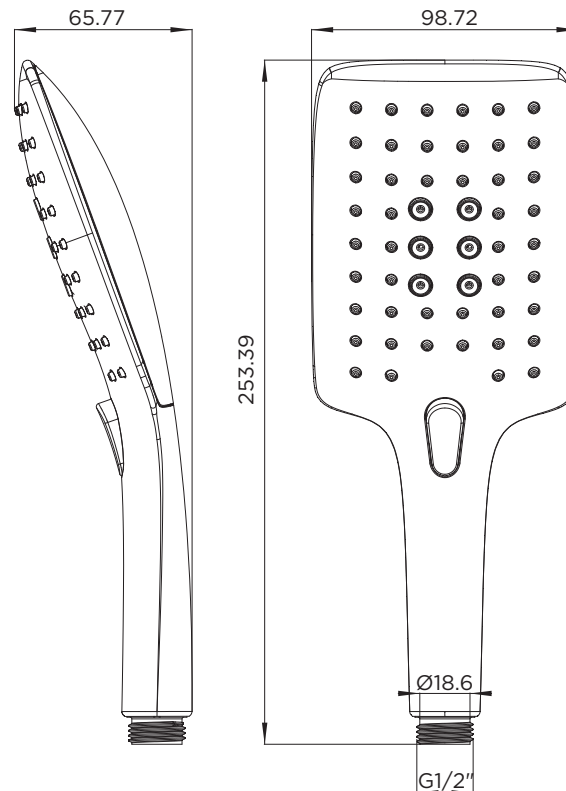

## Accessories Large square 3 function push button handset

Main Construction Material:	ABS Plastic
Connection Inlet:	G 1/2"
Contemporary or Traditional:	Contemporary
Finish Colour:	Chrome
Maximum Static Pressure: (bar)	10
Rub Clean Handset:	Yes
Working Pressure Range (bar):	0.1-5.0

### Features:

- Multi function, rub clean, anti-limescale handset
- Chrome plated to BS EN 248

### Dimensions (measurements in mm)

### Flow Rates (l/min)

System Pressure (bar)	0.1	0.2	0.5	1	2	3	5
HAND21 C	2.12	3	4.74	6.7	9.47	11.6	14.98

TECHNICAL  
DATA  
SHEET

**BRISTAN**  
TAPS & SHOWERS

D3