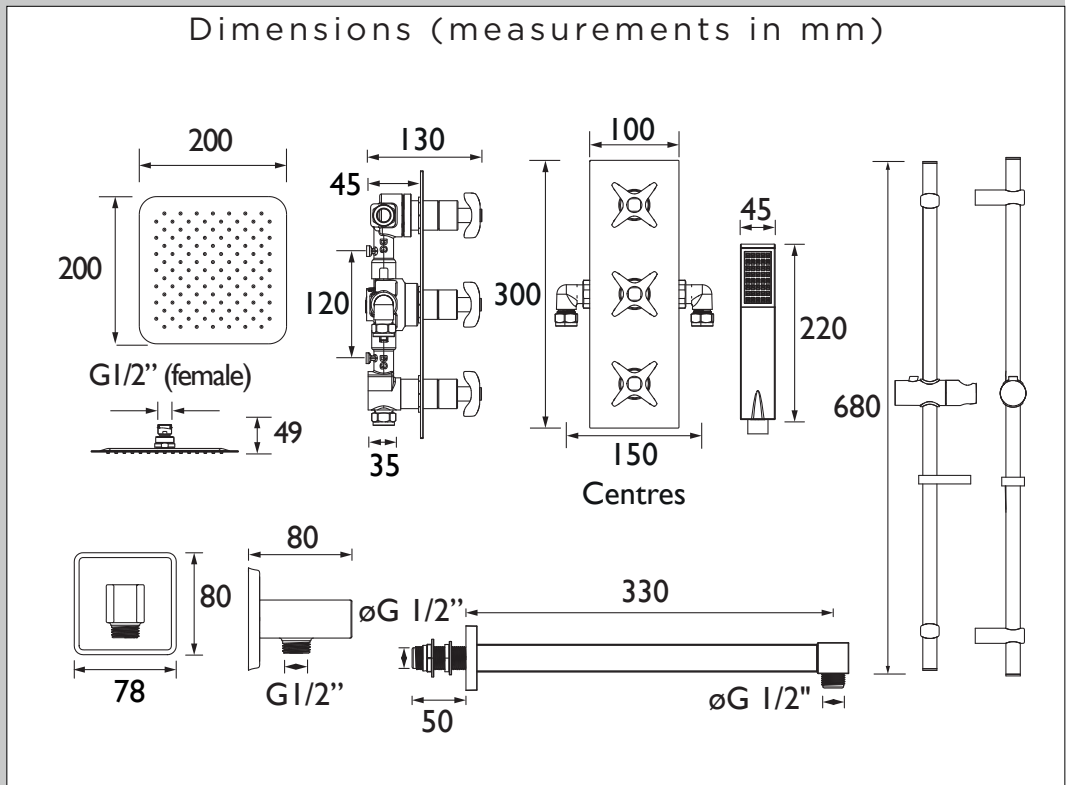

Product Certifications:

For more products, visit our website:
<http://www.bristan.com>

Flow Rates (l/min)						
System Pressure (bar)	0.2	0.5	1	2	3	5
Through Handset (mixed)	2.1	3.3	4.7	6.6	8.1	10.5
Through Fixed Head (mixed)	2.2	3.5	5	7	8.6	11.1

TECHNICAL DATA SHEET

BRISTAN