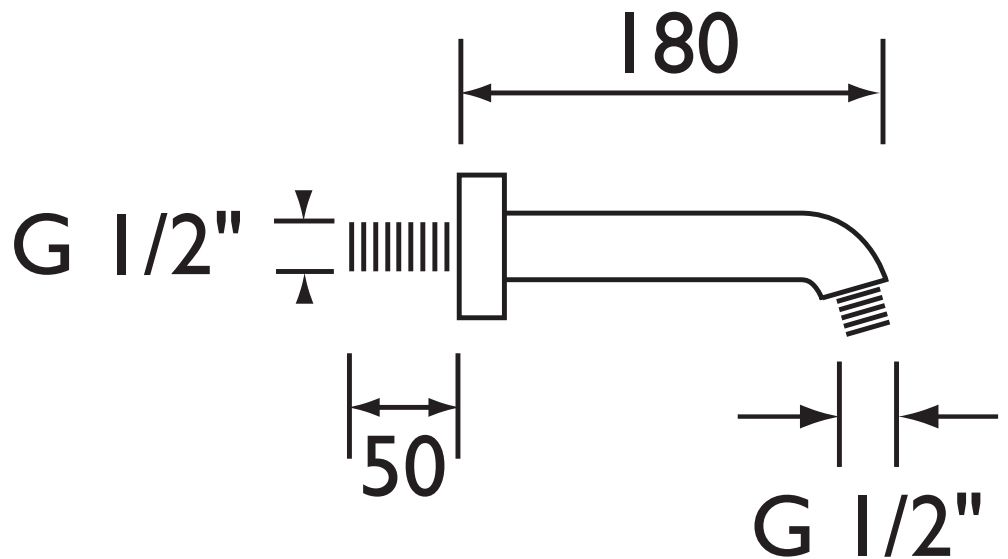

ARM CTRD01 G

Accessories
Small Shower Arm Gold

Main Construction Material:	Brass
Connection Inlet:	G 1/2"
Connection Outlet:	G 1/2"
Contemporary or Traditional:	Traditional
Finish Colour:	Gold
Isolation Included:	No
Arm Length: (mm)	180
Working Pressure Range (bar):	Min. 0.2, Max. 5.0
Maximum Static Pressure: (bar)	10

Features:

- Metal Backnut

Product Certifications:

For more Shower Accessories,
please visit our website:

Dimensions (measurements in mm)

TECHNICAL
DATA
SHEET

BRISTAN
TAPS & SHOWERS

D2