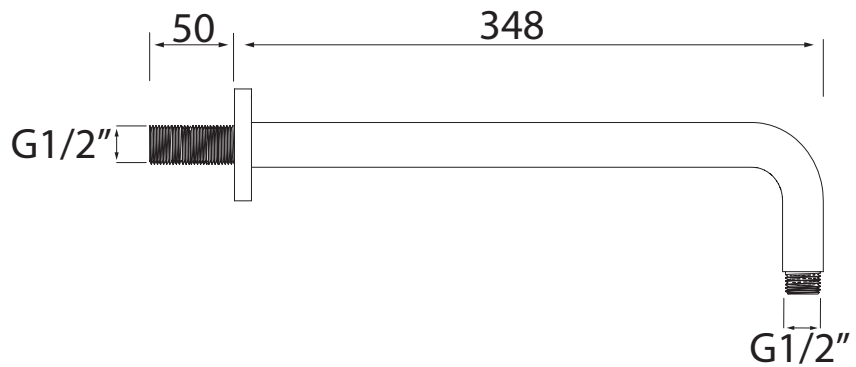

ARM CTRD02 G

Accessories
Large Shower Arm Gold

Main Construction Material:	Brass
Connection Inlet:	G 1/2"
Connection Outlet:	G 1/2"
Contemporary or Traditional:	Traditional
Finish Colour:	Gold
Isolation Included:	No
Arm Length: (mm)	348
Working Pressure Range (bar):	Min. 0.2, Max. 5.0
Maximum Static Pressure: (bar)	10

Features:

- Metal Backnut

Product Certifications:

For more Shower Accessories,
please visit our website:

Dimensions (measurements in mm)

TECHNICAL
DATA
SHEET

BRISTAN
TAPS & SHOWERS

D2