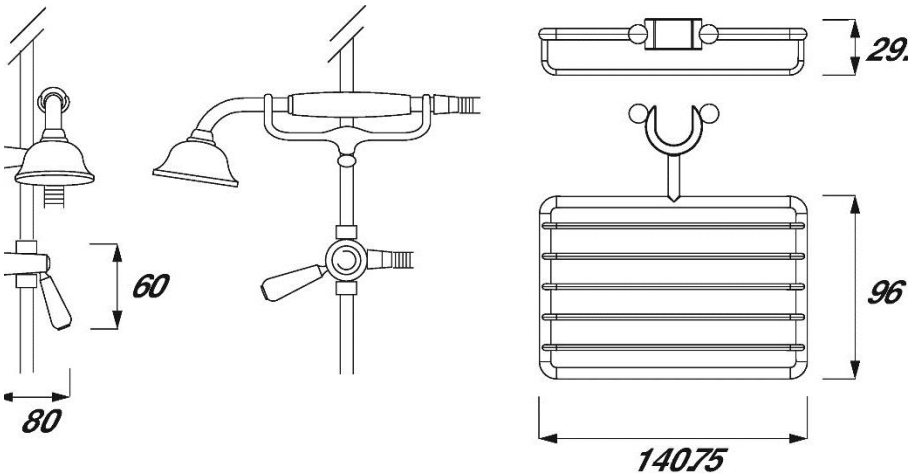

Traditional Accessories Traditional Inline Diverter Chrome

Product Specification

| | |
|---------------|-----------------------------------|
| Product Code: | TY2 SDIV C |
| Finish: | Chrome |
| Supply: | Suitable for all plumbing systems |
| Pressure: | Min 0.2bar |

Additional Information

- Kit includes inline diverter, traditional handset, handset cradle, shower hose & soap dish.
- Chrome plated to BS EN 248.

Technical Advice: For further information please call 0844 7016273 or email customercare@bristan.com