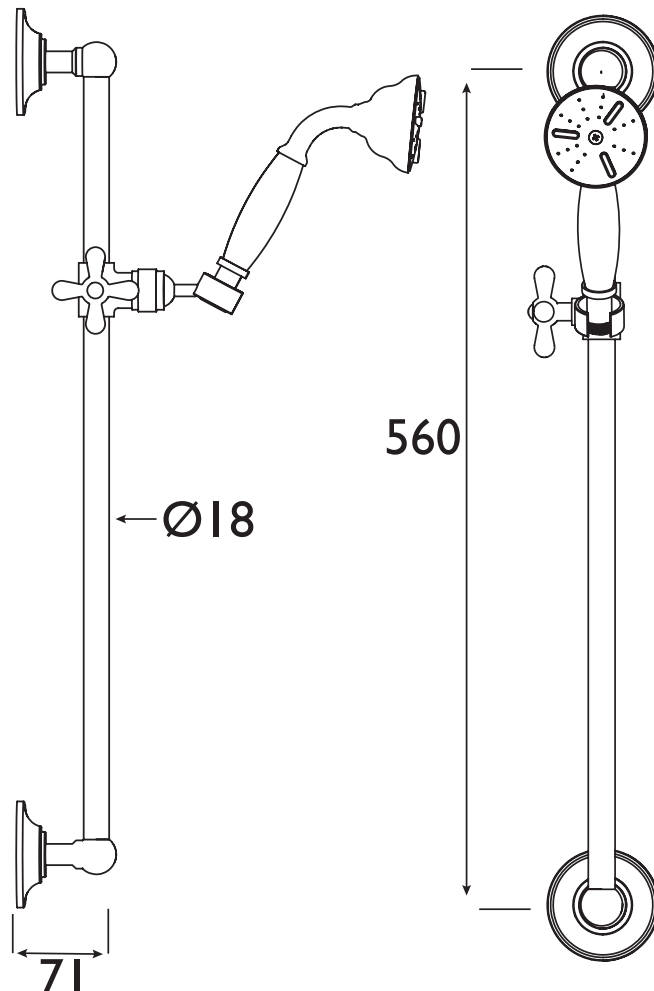

TRD KIT01 G

Accessories Traditional Deluxe Kit Gold

Adjustable Brackets:	No
Main Construction Material:	Brass
Contemporary or Traditional:	Traditional
Finish Colour:	Gold
Isolation Included:	N
Riser Length: (mm)	560
Rub Clean Handset:	No
Working Pressure Range (bar):	Min. 0.2, Max. 5.0
Maximum Static Pressure: (bar)	10

Features:

- Includes 1.5m hose, riser rail and handset

Product Certifications:

For more Shower Accessories,
please visit our website:

Dimensions (measurements in mm)

**TECHNICAL
DATA
SHEET**

BRISTAN
TAPS & SHOWERS

D5