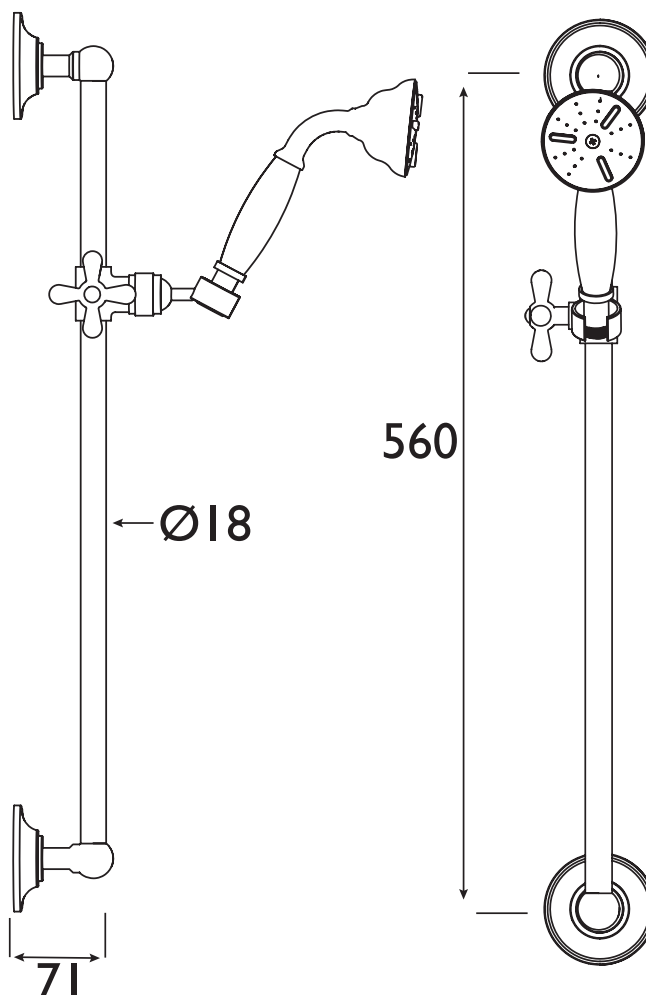

TRD KIT01 G

Accessories Traditional Deluxe Kit Gold

Adjustable Brackets:	No
Main Construction Material:	Brass
Contemporary or Traditional:	Traditional
Finish Colour:	Gold
Isolation Included:	N
Riser Length: (mm)	560
Rub Clean Handset:	No
Working Pressure Range (bar):	Min. 0.2, Max. 5.0
Maximum Static Pressure: (bar)	10

Features:

- Includes a single mode handset

Product Certifications:

For more Shower Accessories,
please visit our website:

Dimensions (measurements in mm)

TECHNICAL
DATA
SHEET

BRISTAN
TAPS & SHOWERS

D6