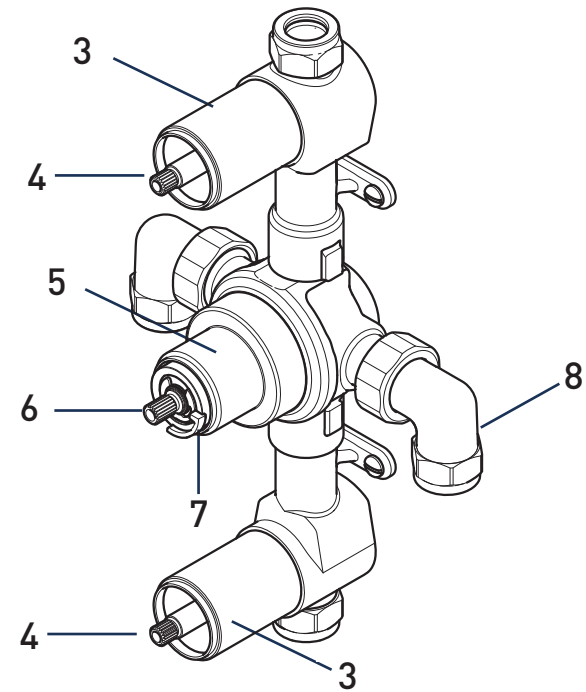

Product Code: SAI SHC3STP C

Revision: D2

1	Flow Handle Assembly
2	Concealing Plate
3	Valve Shroud
4	Valve
5	Temperature Shroud
6	Thermostatic Cartridge
7	Temperature Stop
8	Elbow Assey (Pair)
9	Fixings
10	Wall Outlet
11	Filter Washers
12	Flow Regulator
13	Flow Regulator
14	Inserts