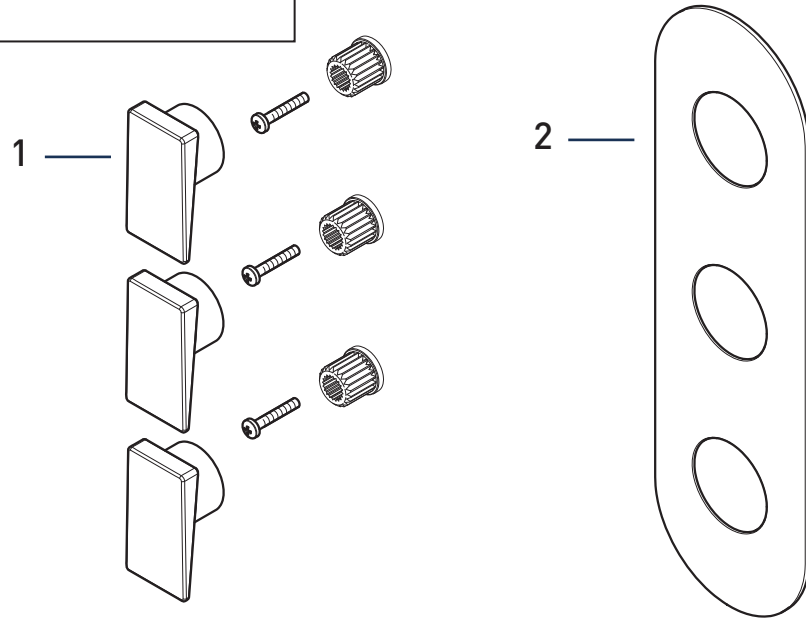

Product Code: SAI SHC3STP C

Revision: D2

1	Flow Handle Assembly
2	Concealing Plate
3	Valve Shroud
4	Valve
5	Temperature Shroud
6	Thermostatic Cartridge
7	Temperature Stop
8	Elbow Assey (Pair)
9	Fixings
10	Wall Outlet
11	Filter Washers
12	Flow Regulator
13	Flow Regulator
14	Inserts