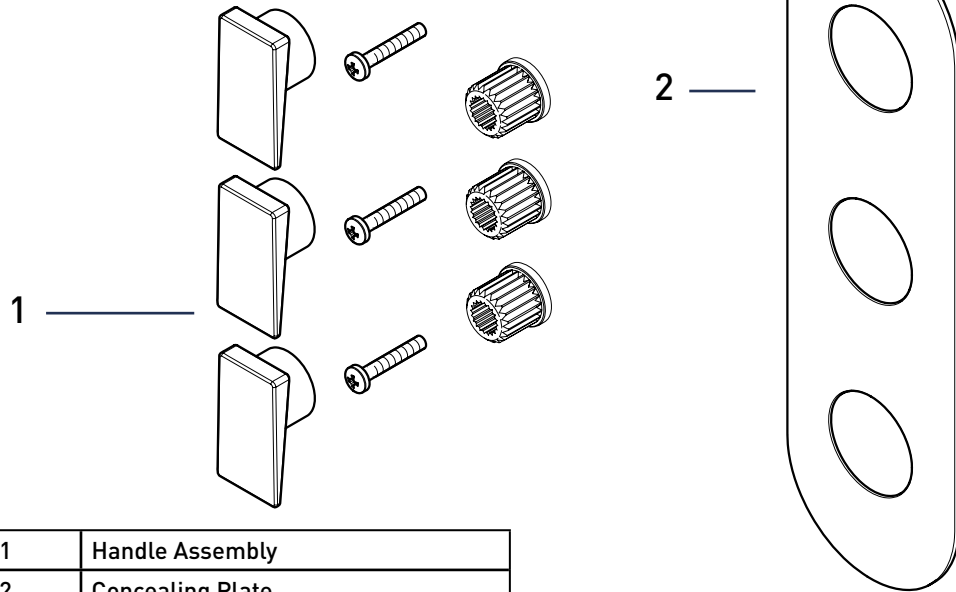

Product Code: SAI SHC3DIV C

Revision: D3

1	Handle Assembly
2	Concealing Plate
3	Diverter Shroud
4	Diverter Valve
5	Temperature Shroud
6	Thermostatic Cartridge
7	Temperature Stop
8	Valve
9	Flow Shroud
10	Elbow Assey (Pair)
11	Fixings
12	Wall Outlet
13	Filter Washers
14	Flow Regulator
15	Flow Regulator
16	Inserts