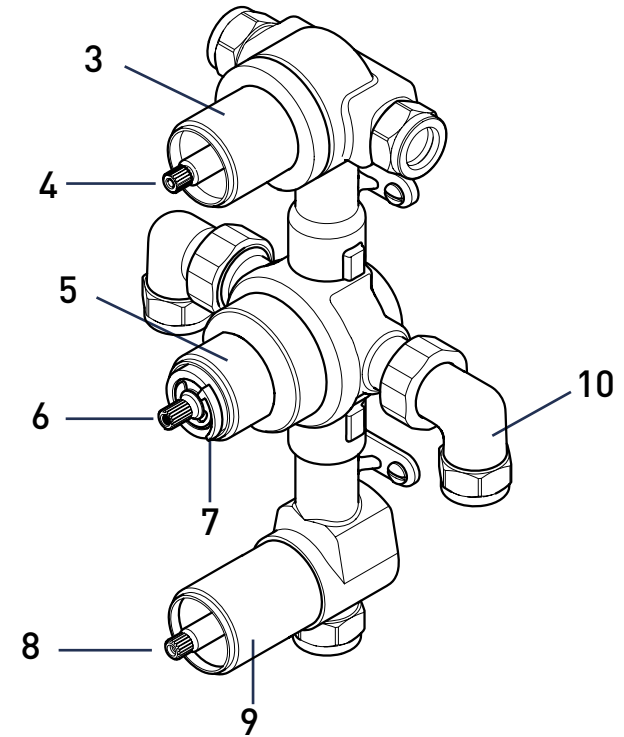

Product Code: SAI SHC3DIV C

Revision: D3

1	Handle Assembly
2	Concealing Plate
3	Diverter Shroud
4	Diverter Valve
5	Temperature Shroud
6	Thermostatic Cartridge
7	Temperature Stop
8	Valve
9	Flow Shroud
10	Elbow Assey (Pair)
11	Fixings
12	Wall Outlet
13	Filter Washers
14	Flow Regulator
15	Flow Regulator
16	Inserts