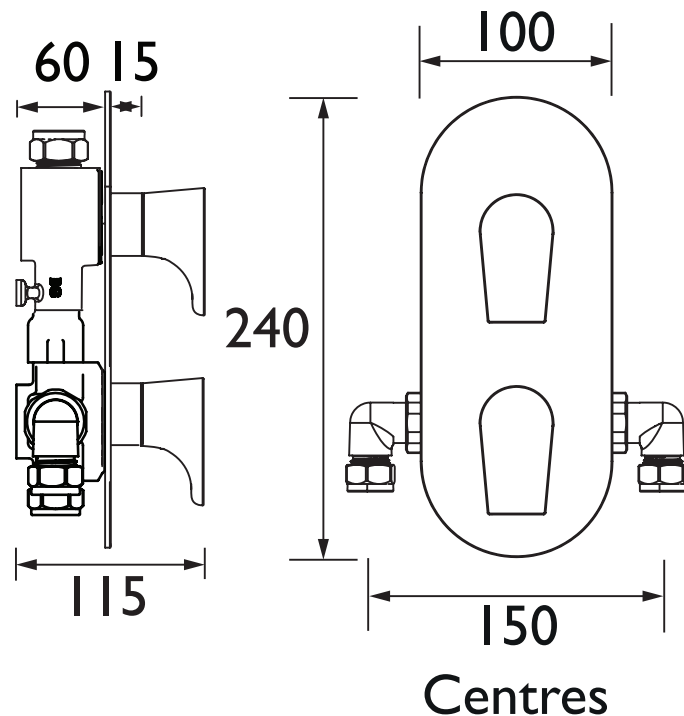

HOU SHCVO C

HOURGLASS Shower Range Hourglass Recessed Dual Control Shower Valve

Features:

- 15mm inlet connections
- This shower valve has been designed to fit in any UK wall cavity and therefore only needs a 35mm deep cavity space
- Fitting depth including plasterboard and tiles is 60mm - 75mm
- Minimum cold water supply temperature is 4°C
- Maximum hot water supply temperature is 80°C

Product Certifications:

WRAS Certificate No: 2405900
WRAS Expiry Date: 31/05/2029

37.4l/min

Specification

Finish/Colour:	Chrome Plated
Main Construction Material:	Brass
No of Controls:	2
Shower Type:	Dual Control
Shower Head Type:	None
Shower Kit:	N/A
Valve/Cartridge Type:	Thermostatic Cartridge & 3/4" Ceramic Disc Valve
Maximum Hot Water Supply Temperature °C:	65
Plumbing System Suitability:	Suitable for all plumbing systems
Minimum Dynamic Pressure (bar):	0.2
Maximum Dynamic Pressure (bar):	5
Maximum Static Pressure (bar):	10
Connection Inlet:	15mm Compression
Connection Outlet:	15mm Compression
Isolation Valve Included:	No
Check Valve Included:	Yes

Dimensions (measurements in mm)

Flow Rates (l/min)

System Pressure (bar)	0.2	0.5	1	2	3	5
Valve Only/Largest FR (mixed)	7.5	14.1	21	30.5	37.4	48.2

TECHNICAL
DATA
SHEET

BRISTAN

D6