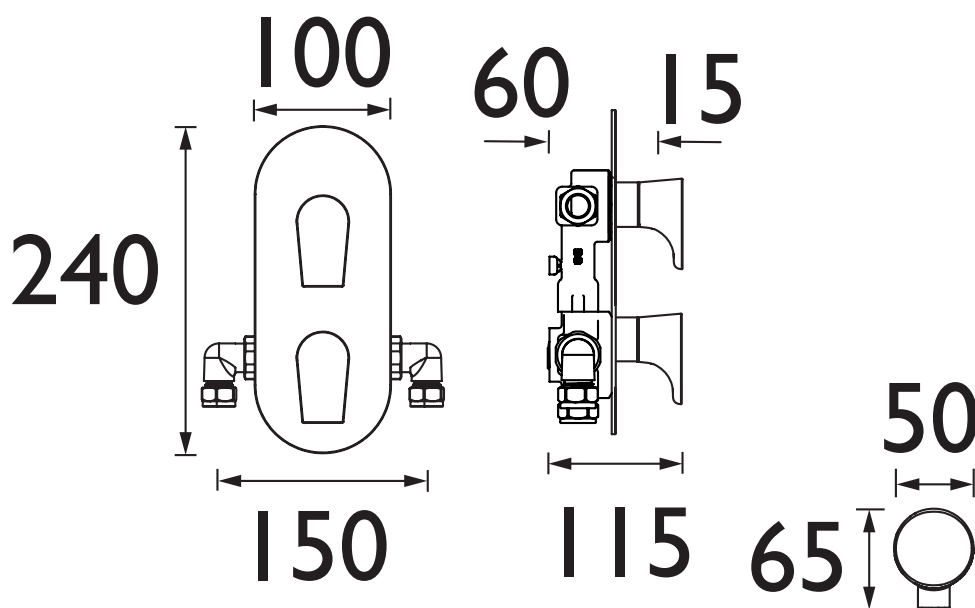

### Features:

- Slim design recessed shower valve will fit into a cavity space as small as 35mm for hassle-free installation.
- Includes integral two outlet diverter, which allows you to easily switch to an outlet of your choice such as a drench head or handset.
- Cartridge can be accessed from the front for easy servicing.
- Metal back plate and handles for added durability.
- Minimum cold water supply temperature is 4°C.

### Specification

Finish/Colour:	Chrome Plated
Main Construction Material:	Brass; ABS
No of Controls:	2
Shower Type:	Dual Control
Shower Head Type:	None
Shower Kit:	N/A
Valve/Cartridge Type:	40mm Single Lever Cartridge
Maximum Hot Water Supply Temperature °C:	65
Plumbing System Suitability:	Suitable for all plumbing systems, ideally balanced
Minimum Dynamic Pressure (bar):	0.2
Maximum Dynamic Pressure (bar):	5
Maximum Static Pressure (bar):	10
Connection Inlet:	15mm Compression
Connection Outlet:	G 1/2"
Isolation Valve Included:	No
Check Valve Included:	Yes

### Dimensions (measurements in mm)