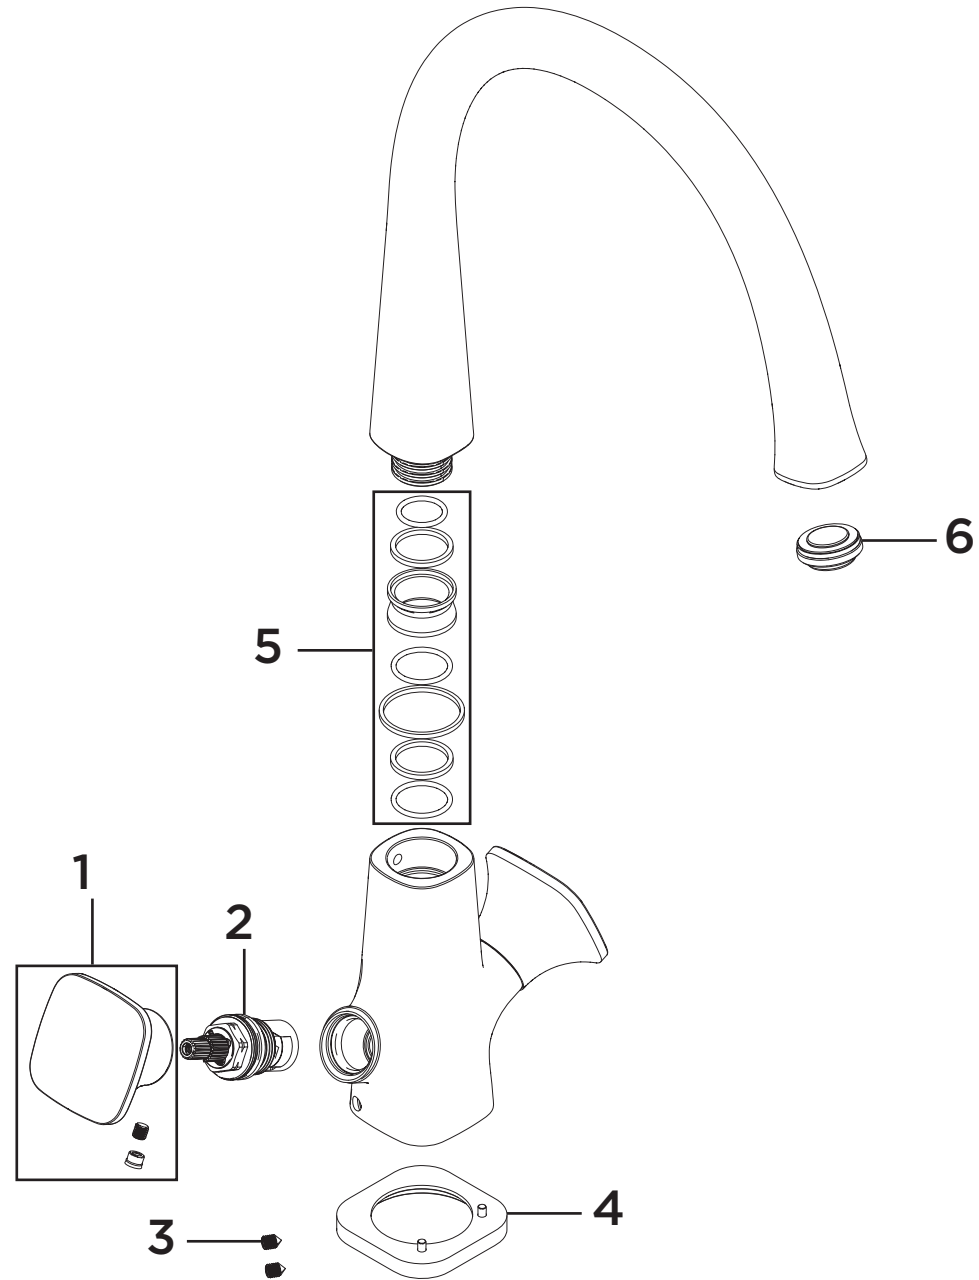

**Product Code:** CRM EFSNK C  
**Revision:** D2

1	Handle Assembly
2	1/2" Ceramic Disc Valves
3	M5 x 8mm Grub Screw
4	Plinth
5	Spout Seals Kit
6	M24 Coin-Slot Aerator
7	Reinforcing Plate
8	EasyFit Tool
9	EasyFit Pack
10	Isolation Valves (Pair)
11	Molykote Grease
12	1/2" BSP Flexible Tails (Pair)