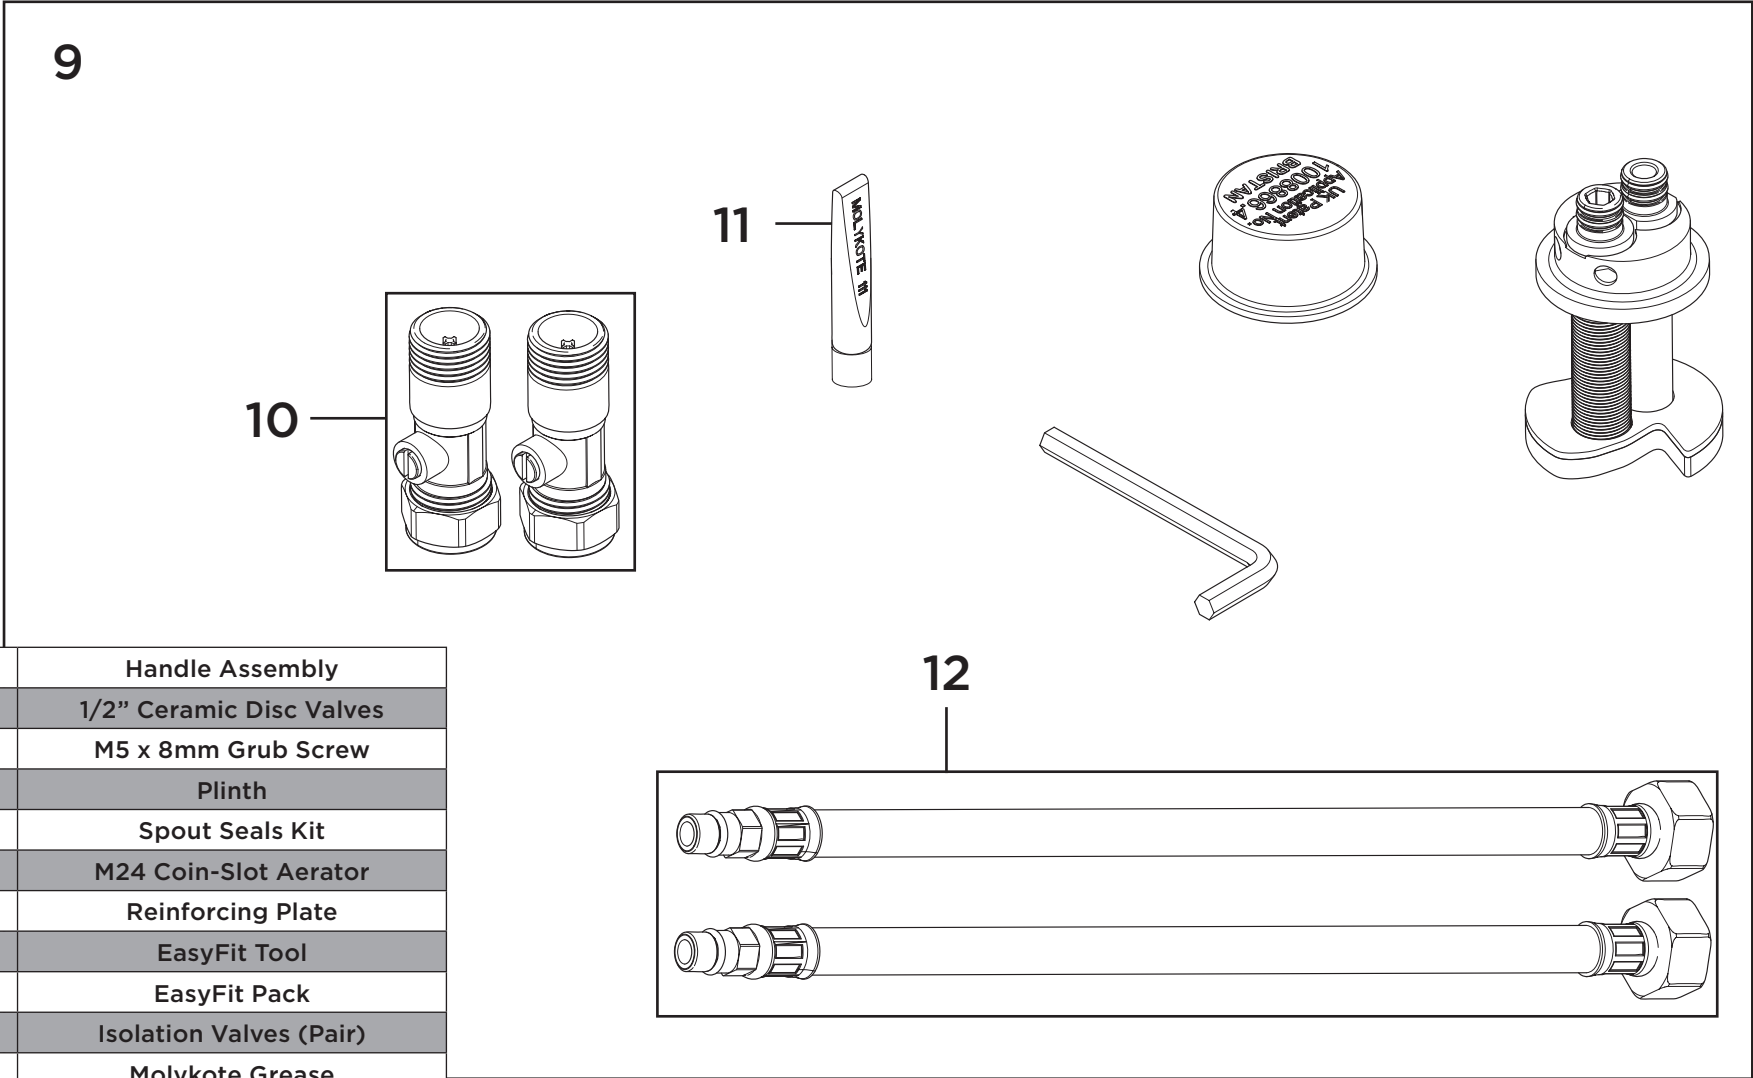

**Product Code:** CRM EFSNK C  
**Revision:** D2

1	Handle Assembly
2	1/2" Ceramic Disc Valves
3	M5 x 8mm Grub Screw
4	Plinth
5	Spout Seals Kit
6	M24 Coin-Slot Aerator
7	Reinforcing Plate
8	EasyFit Tool
9	EasyFit Pack
10	Isolation Valves (Pair)
11	Molykote Grease
12	1/2" BSP Flexible Tails (Pair)