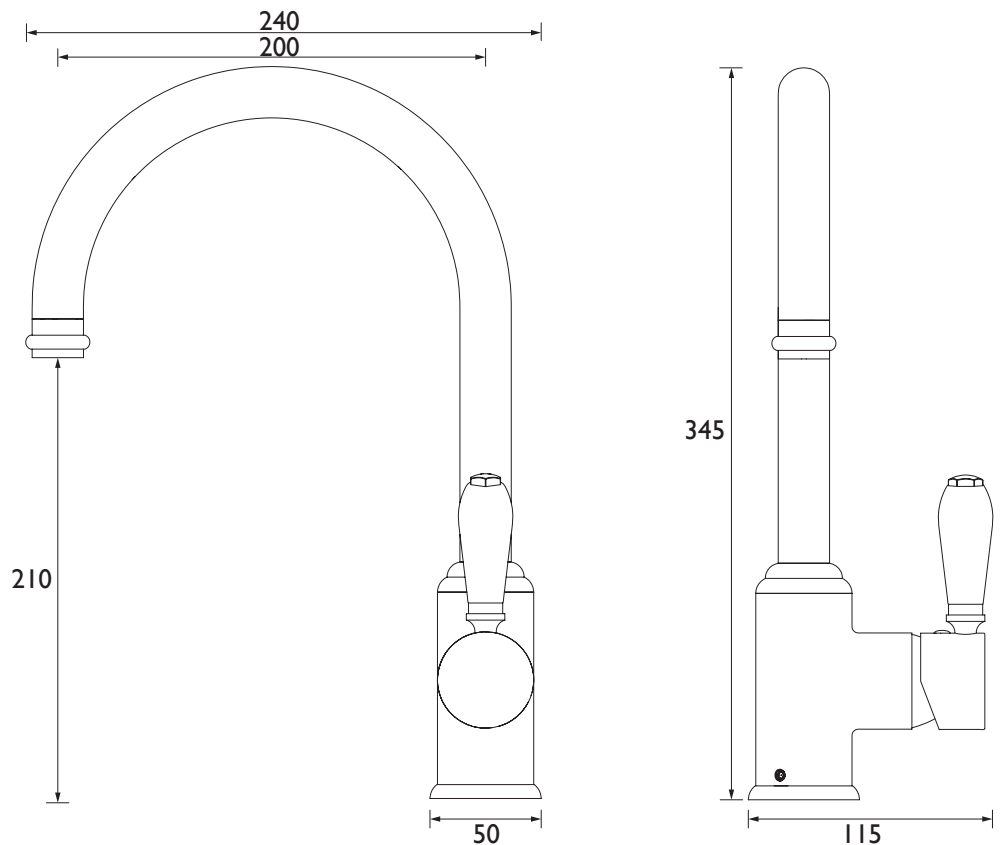

RS SNKSL EF C

RENAISSANCE Tap Range Renaissance Single Lever Easyfit Sink Mixer Chrome

Features:

- Long life ceramic cartridge for added durability and ease of use
- Metal fixing nut for added durability
- Easyfit base included
- Flexible tails included
- Minimum working pressure of 0.3 bar

Product Certifications:

For more products, visit our website:
<http://www.bristan.com>

Specification

Product Type:	Kitchen Taps
Main Construction Material:	Brass
Mount Type:	Deck Mounted
Handle Type:	Lever
Connection Inlet:	1/2" BSP Flexible Tails
Connection Outlet:	N/A
Number of Tap Holes:	1
Valve/Cartridge Type:	40mm Cartridge
Plumbing System Requirements:	All, Preferably Balanced
Working Pressure Range:	Min 0.3 Bar, Max 5.0 Bar
Maximum Hot Water Temperature: °C	65
Maximum Static Pressure: (bar)	10
Flow Type:	Single: Single Flow /Dual:
Isolation Included:	Yes

Dimensions (measurements in mm)

Flow Rates (l/min)

System Pressure (bar)	0.2	0.5	1	2	3	5
RS SNKSL EF C	7	8.9	12.7	17.8	22	28.7

TECHNICAL DATA SHEET

BRISTAN

TAPS & SHOWERS