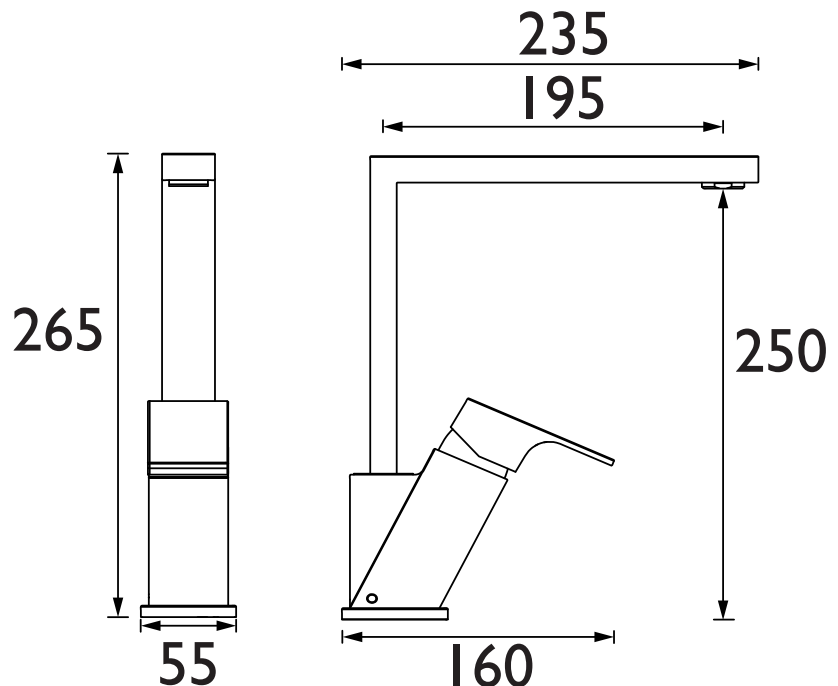

AMR EFSNK C

AMARETTO Tap Range Amaretto Easyfit Sink Mixer Chrome

Features:

- Long life ceramic cartridge for added durability and ease of use
- Metal fixing nut for added durability
- Minimum working pressure of 0.4 bar
- Easyfit base included
- Flexible tails included

Product Certifications:

For more products, visit our website:
<http://www.bristan.com>

Specification

Product Type:	Kitchen Taps
Main Construction Material:	Brass
Mount Type:	Deck Mounted
Handle Type:	Lever Handle
Connection Inlet:	1/2" BSP Flexible Tails
Connection Outlet:	Aerator
Number of Tap Holes:	1
Valve/Cartridge Type:	35mm Cartridge
Plumbing System Requirements:	Suitable for all plumbing systems
Minimum Dynamic Pressure (bar):	0.4 bar
Maximum Dynamic Pressure (bar):	5.0 bar
Maximum Hot Water Temperature °C:	65°C
Maximum Static Pressure (bar):	10 bar
Flow Type:	Single Flow
Isolation Included:	Yes

Dimensions (measurements in mm)

Flow Rates (l/min)

System Pressure (bar)	0.4	0.5	1	2	3	5
AMR EFSNK C (mixed)	7.2	8.1	11.4	16.2	19.8	25.6

TECHNICAL DATA SHEET

BRISTAN

D6