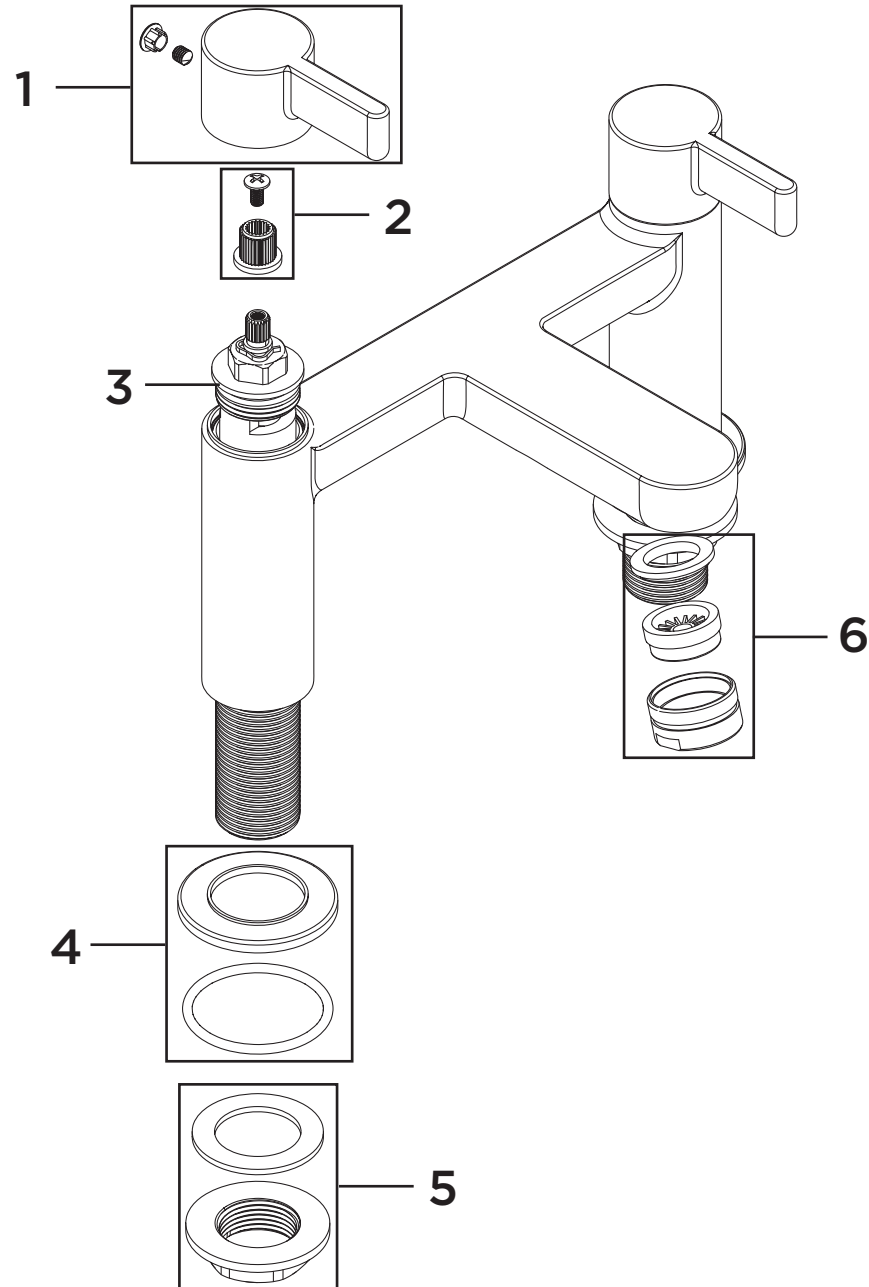

**Product Code:** CLI BF C**Revision:** D2

1	Handle Assembly (Pair)
2	Spline Adaptor
3	3/4" Ceramic Disc Valve (Pair)
4	Plinth
5	3/4" Backnut & Washer (Pair)
6	M28 Flow Straightener