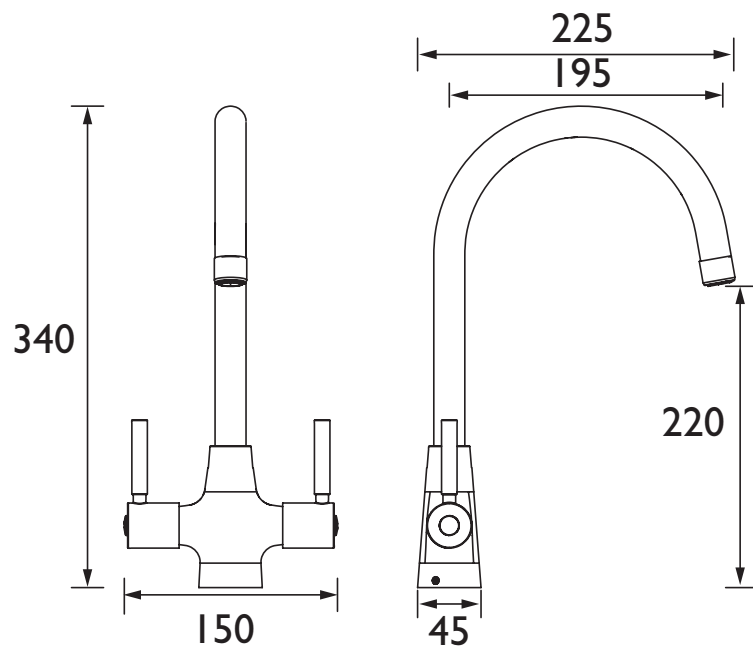

Product Certifications:

WRAS Certificate No: 2012909
WRAS Expiry Date: 31/12/2025

For more products, visit our website:
<http://www.bristan.com>

Specification

Product Type:	Kitchen Taps
Main Construction Material:	Brass
Mount Type:	Deck Mounted
Handle Type:	Lever Handles
Connection Inlet:	1/2" BSP Flexible Tails
Connection Outlet:	Anti-Splash
Number of Tap Holes:	1
Valve/Cartridge Type:	1/2" Ceramic Disc Valve
Plumbing System Requirements:	Suitable for all plumbing systems
Minimum Dynamic Pressure (bar):	0.3 bar
Maximum Dynamic Pressure (bar):	5.0 bar
Maximum Hot Water Temperature °C:	65°C
Maximum Static Pressure (bar):	10 bar
Flow Type:	Single Flow
Isolation Included:	Yes

Dimensions (measurements in mm)

Flow Rates (l/min)

System Pressure (bar)	0.3	0.5	1	2	3	5
MZ SNK EF BN (mixed)	11.9	15.4	21.7	30.7	37.6	48.5

TECHNICAL DATA SHEET

BRISTAN

D6