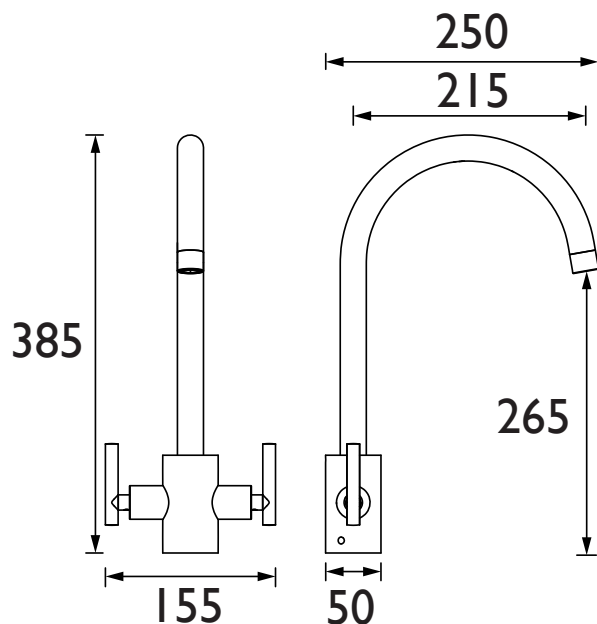

AR SNK EF BN

ARTISAN Tap Range Artisan Easyfit Mono Sink Mixer Brushed Nickel

Features:

- A contemporary twin lever kitchen tap featuring Top Fix Easyfit technology.
- Unique patented top fix design, for simple installation from above the sink.
- Simply drop and twist the top fix base into the tap hole from above, and lock into place with the Allen key provided.
- Two supplied isolation valves and flexi tails mean you can connect to the water supply at this point and isolate the base.
- Push the tap on to the base and secure into position with the supplied Easyfit tool and screws.
- Everything you need in the box including an Allen key, isolation valves, Top Fix Easyfit base, Easyfit tool and flexi tails
- Swivel spout for easy use
- Long life 1/4 turn ceramic disc valves for added durability and smooth control.
- High quality metal fixings for security and durability
- Also available in other finishes.
- 10 year parts and 1 year labour guarantee for peace of mind.

Product Certifications:

WRAS Cert. Number: 2204904
WRAS Expiry Date: 30/04/2027

Specification

Product Type:	Kitchen Taps
Main Construction Material:	Brass
Mount Type:	Deck Mounted
Handle Type:	Lever Handles
Connection Inlet:	1/2" BSP Flexible Tails
Connection Outlet:	M22 Female Aerator
Number of Tap Holes:	1
Maximum Fitting Depth (mm):	35mm
Valve/Cartridge Type:	1/2" Ceramic Disc Valve
Plumbing System Requirements:	Suitable for all plumbing systems
Minimum Dynamic Pressure (bar):	0.3 bar
Maximum Dynamic Pressure (bar):	5.0 bar
Maximum Hot Water Temperature °C:	60°C
Maximum Static Pressure (bar):	10 bar
Flow Type:	Single Flow
Isolation Included:	Yes

Dimensions (measurements in mm)

Flow Rates (l/min)

System Pressure (bar)	0.3	0.5	1	2	3	5
AR SNK EF BN (mixed)	9.3	10.6	16.2	23.5	29.3	38.4

TECHNICAL DATA SHEET

BRISTAN

D12