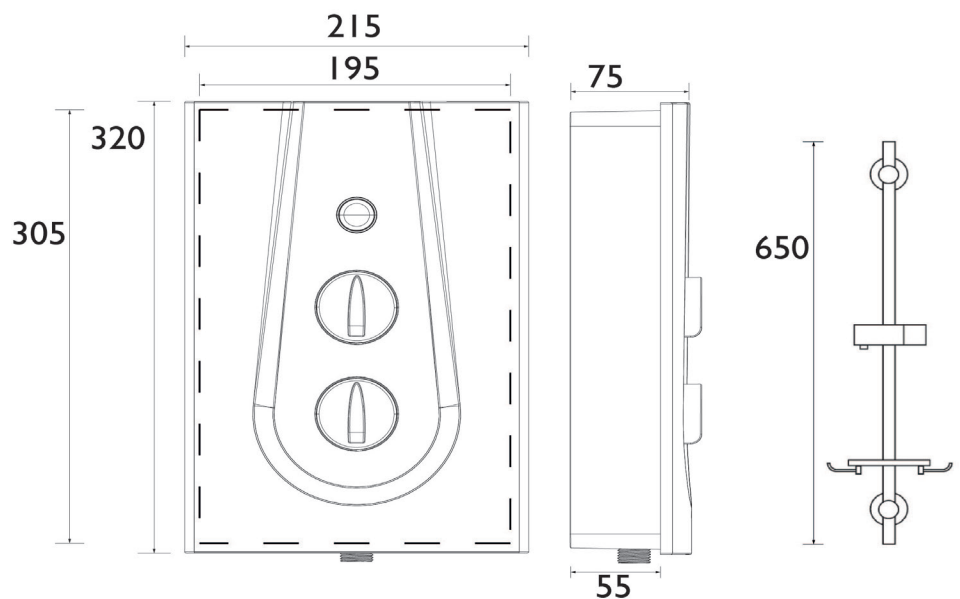

Dimensions (measurements in mm)

Flow Rates (l/min)

Power	8.5kW
Flow Rate	4.5

Quoted as per European Water Label (EWL) scheme conditions:
Output - 42°C, Input - 15°C, Voltage - 240V

TECHNICAL DATA SHEET

BRISTAN

TAPS & SHOWERS

D8