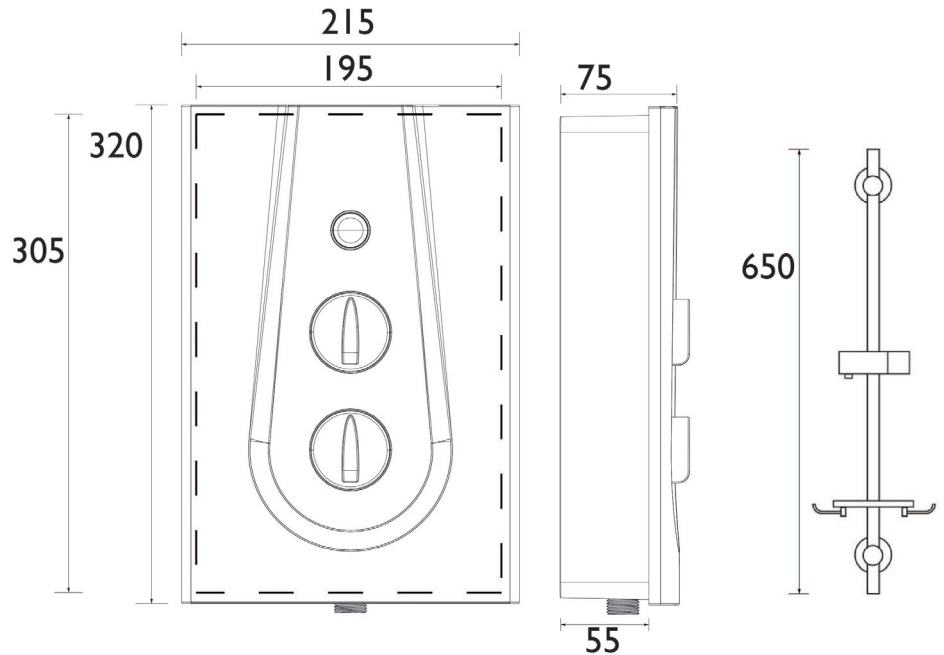

GLE385 W

GLEE Electric Shower Range Glee 8.5kw Electric Shower White

Features:

- 15mm push-fit inlet connection
- Available in 8.5kW, 9.5kW and 10.5kW power ratings @240V
- Draws water directly from mains supply, at working pressures between 0.7 bar and 10 bar
- Anti-limescale feature reduces build up and rub-clean handset helps extend product life
- Choose your ideal temperature with the digital display

Product Certifications:

WRAS Cert. Number: 1312053
WRAS Expiry Date: 31/12/2018

Intertek

For more products, visit our website:
<http://www.bristan.com>

Specification

Finish/Colour:	White
Main Construction Material:	ABS Plastic
No of Controls:	3
Control Type:	Push Button & Dial
Shower Type:	Electric Shower
Shower Head Type:	Multi-Function Handset
Working Pressure Range: (bar)	Min 0.7 Bar, Max 10 Bar
Maximum Static Pressure: (bar)	10
Plumbing System Suitability:	Mains Cold Feed Only
Connection Inlet:	15mm Push-Fit Connection
Connection Outlet:	G 1/2"
Thermostatic:	No
Isolation Valve Included:	No
Check Valve Included:	No
Power Rating:	8.5kW (standard)
Phased Shutdown Feature:	Yes
Energy Rating:	A

Dimensions (measurements in mm)

Flow Rates (l/min)

Power	8.5kW
Flow Rate	4.5

Quoted as per European Water Label (EWL) scheme conditions:
Output - 42°C, Input - 15°C, Voltage - 240V

TECHNICAL DATA SHEET

BRISTAN